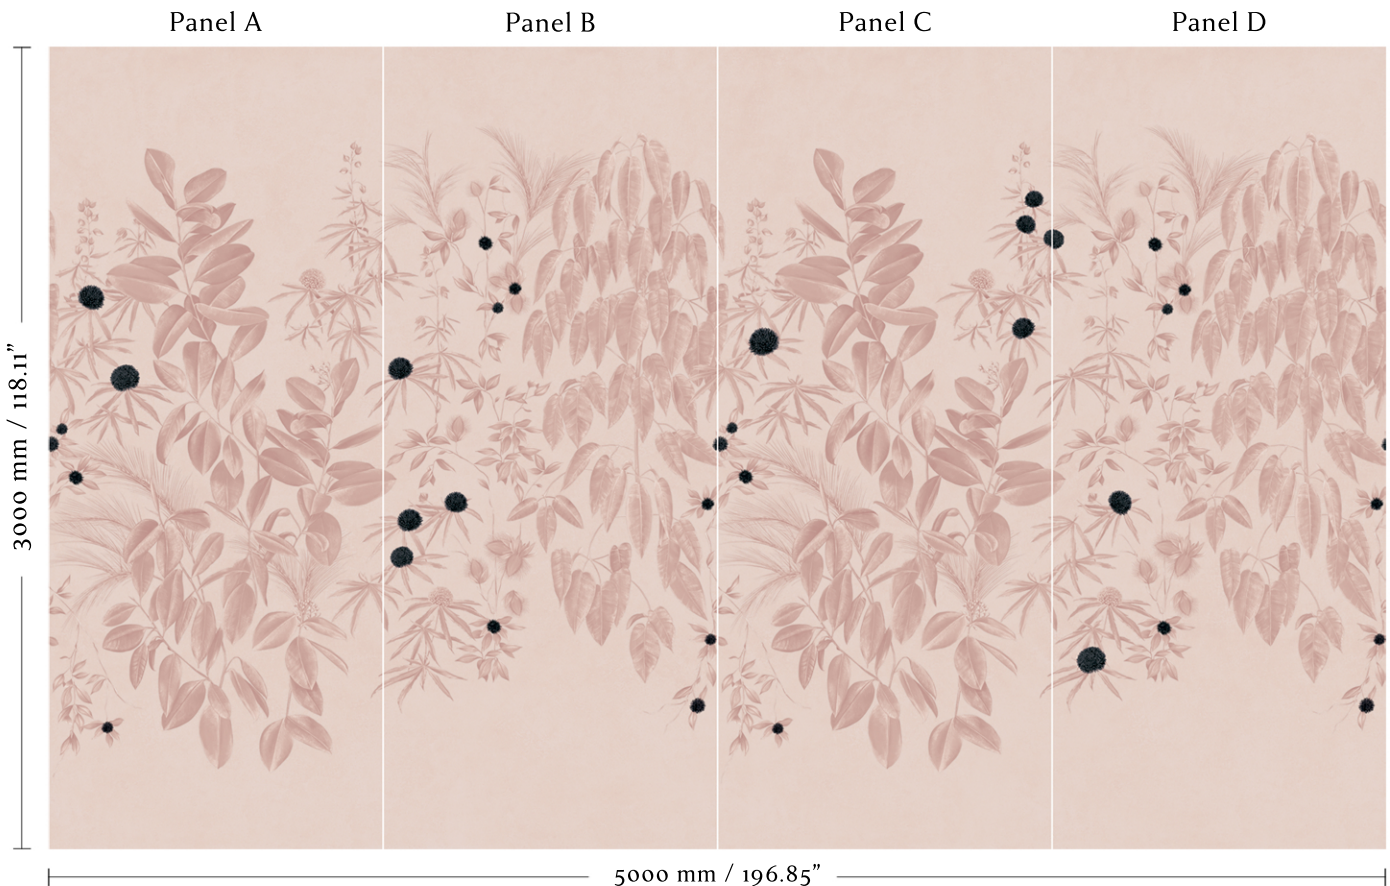

ANNA GLOVER

1804.01NW - Garden of Serica - Mallow

Nonwoven wallpaper

Mural width: 5000 mm / 196.85"

4 x panels - trimmed width: 1250 mm / 49.21"

Available in set panel heights:

3m - 118.11"

3.25m - 127.95"

Panels are supplied untrimmed with an extra 10 mm / 0.39" overlap to each edge for double cut on installation

Spongeable

Light Fastness - Good

Fire Rating: EN BS 13501-1:2002 Class B, s1, do

FSC Certified C183285