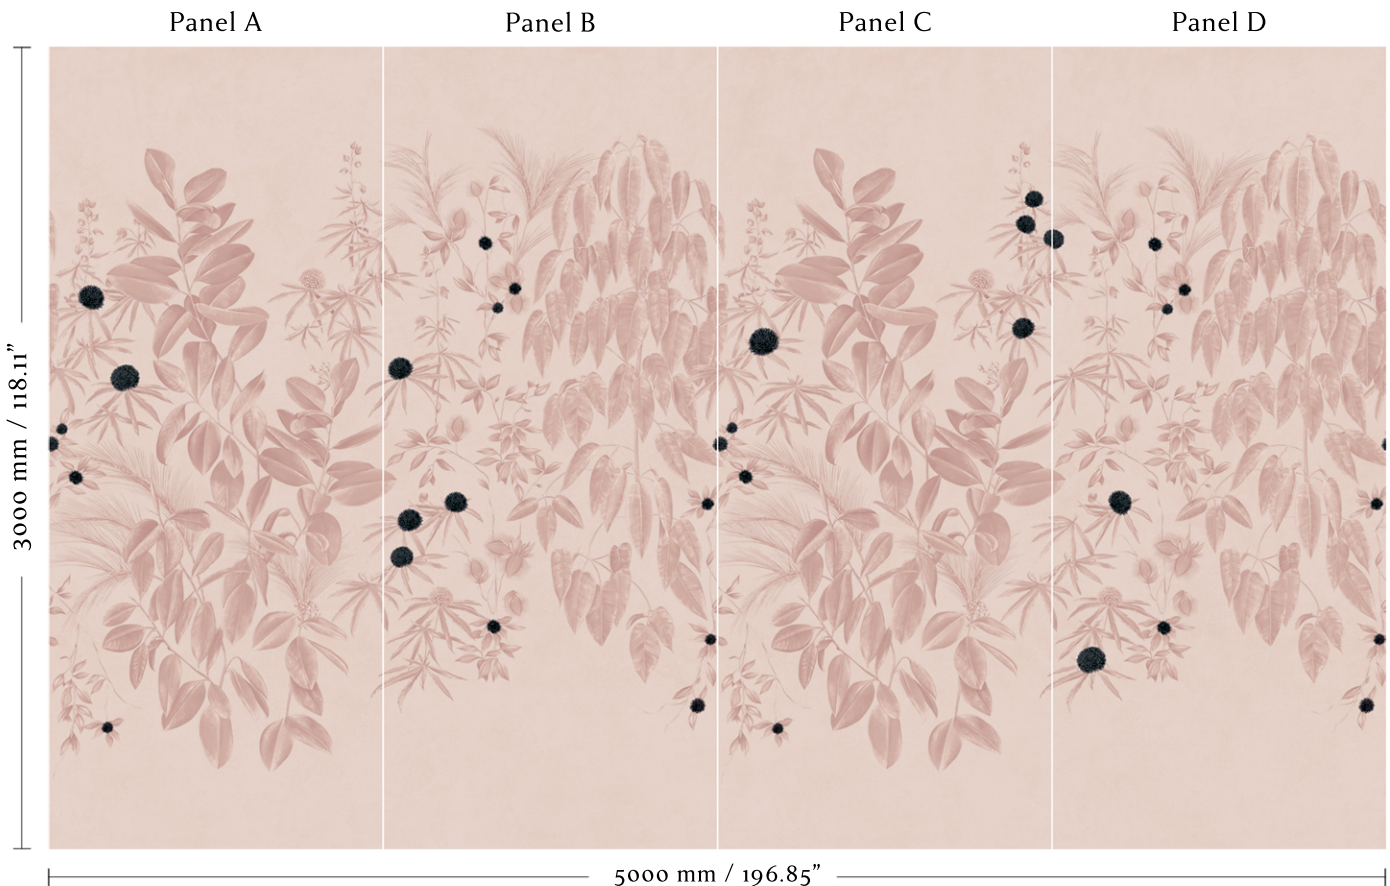

ANNA GLOVER

1804.01 - Garden of Serica - Mallow

Faux Silk, Textile Wallcovering with Nonwoven Backing

Mural width: 5000 mm / 196.85"

4 x panels - trimmed width: 1250 mm / 49.21"

Available in set panel heights:

2.75m - 108.27",

3m - 118.11"

3.25m - 127.95"

Panels are supplied untrimmed with an extra 10 mm / 0.39" overlap to each edge for trimming on installation.

Spongeable

Light Fastness - Moderate

Fire Rating: Please contact the studio for further information