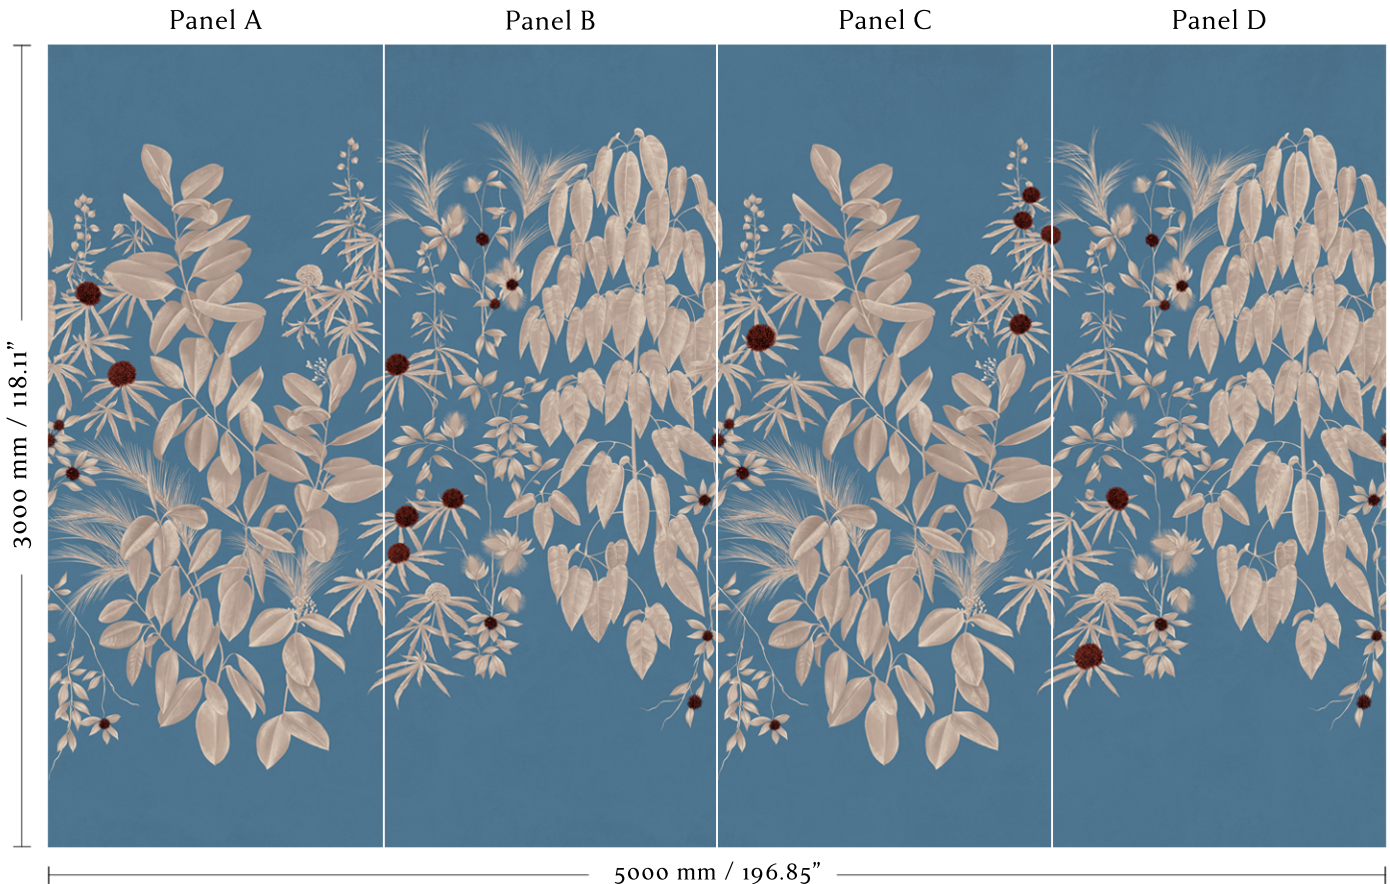

## 1804.02NW - Garden of Serica - Egyptian Blue

Nonwoven wallpaper

Mural width: 5000 mm / 196.85"

4 x panels - trimmed width: 1250 mm / 49.21"

Available in set panel heights:

3m - 118.11"

3.25m - 127.95"

Panels are supplied untrimmed with an extra 10 mm / 0.39" overlap to each edge for double cut on installation