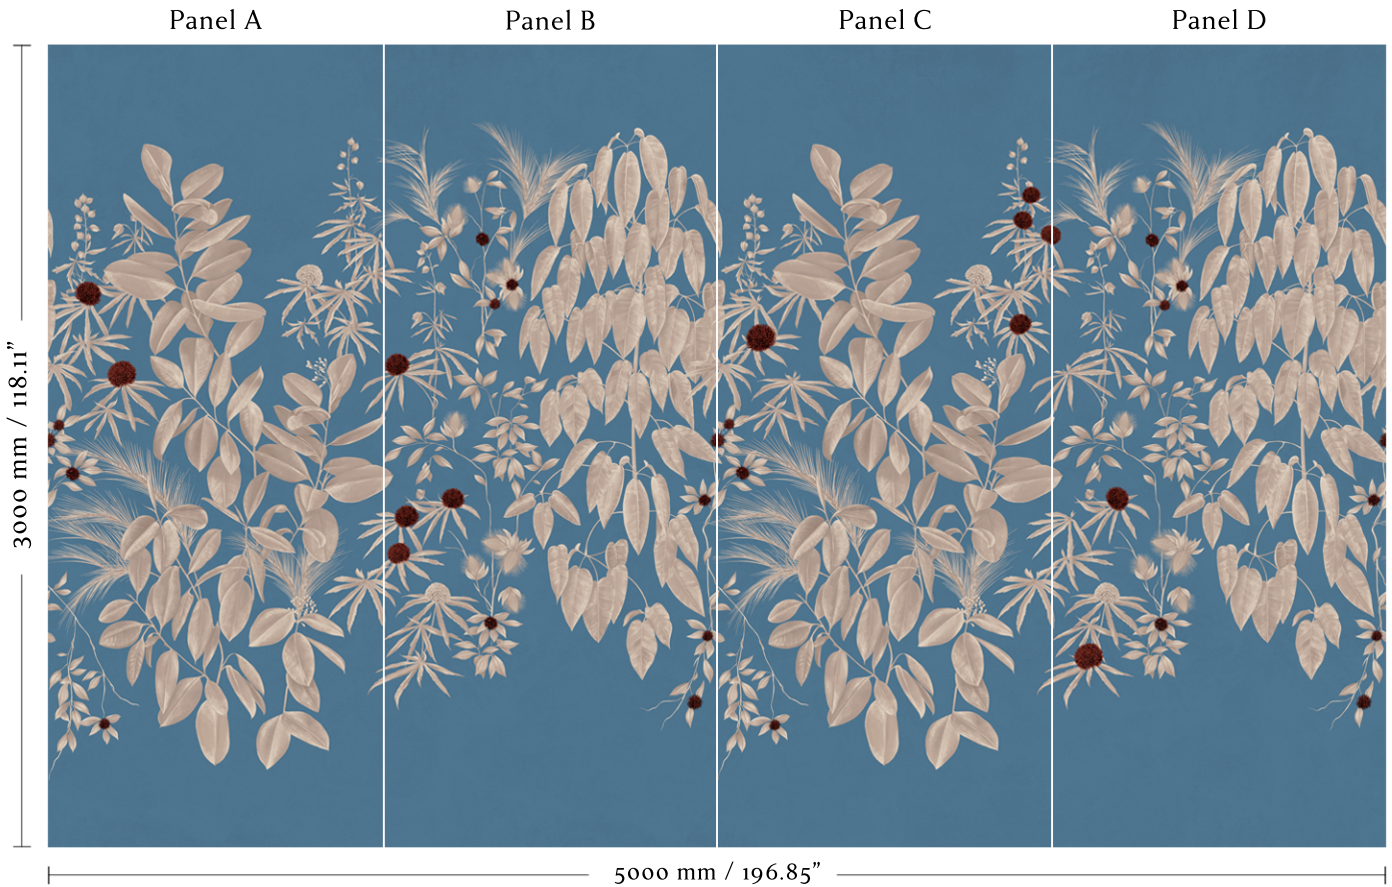

ANNA GLOVER

1804.02 - Garden of Serica - Egyptian Blue

Faux Silk, Textile Wallcovering with Nonwoven Backing

Mural width: 5000 mm / 196.85"

4 x panels - trimmed width: 1250 mm / 49.21"

Available in set panel heights:

2.75m - 108.27",

3m - 118.11"

3.25m - 127.95"

Panels are supplied untrimmed with an extra 10 mm / 0.39" overlap to each edge for trimming on installation.

Spongeable

Light Fastness - Moderate

Fire Rating: Please contact the studio for further information