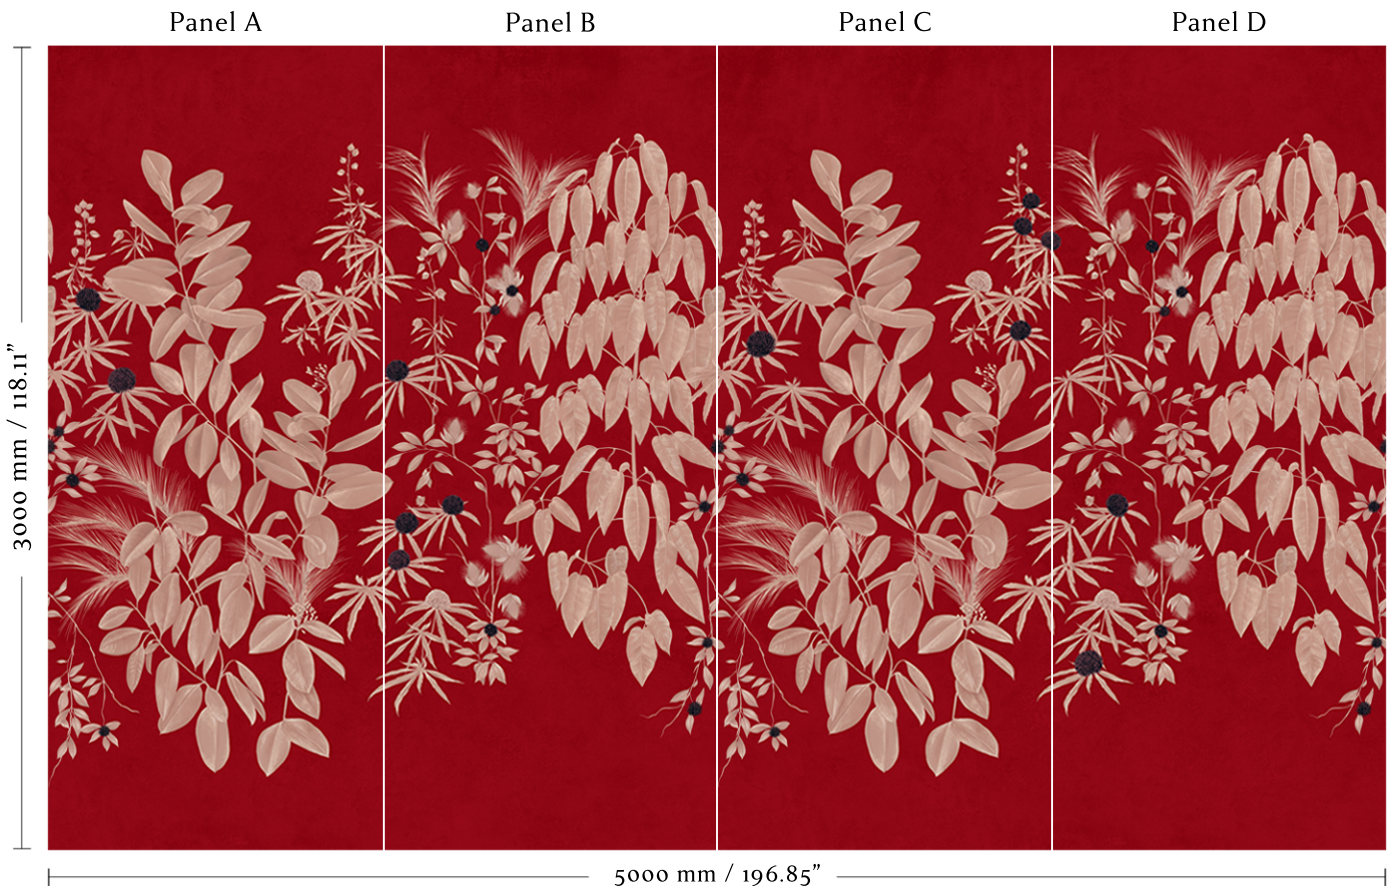

ANNA GLOVER

1804.03NW - Garden of Serica - Cinnabar

Nonwoven wallpaper

Mural width: 5000 mm / 196.85"

4 x panels - trimmed width: 1250 mm / 49.21"

Available in set panel heights:

3m - 118.11"

3.25m - 127.95"

Panels are supplied untrimmed with an extra 10 mm / 0.39" overlap to each edge for double cut on installation

Spongeable

Light Fastness - Good

Fire Rating: EN BS 13501-1:2002 Class B, s1, do

FSC Certified C183285