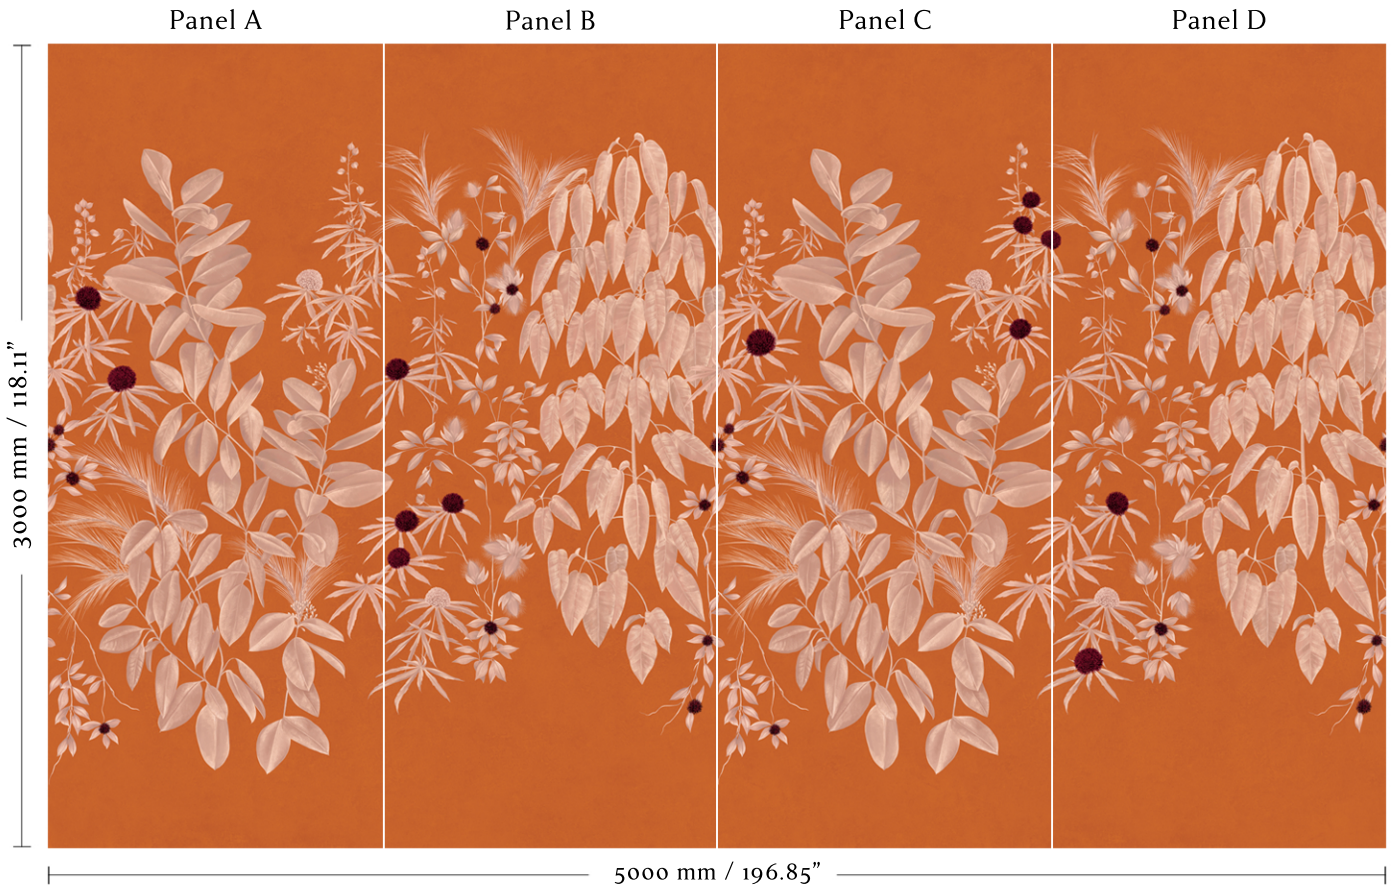

ANNA GLOVER

1804.04NW - Garden of Serica - Saffron

Nonwoven wallpaper

Mural width: 5000 mm / 196.85"

4 x panels - trimmed width: 1250 mm / 49.21"

Available in set panel heights:

3m - 118.11"

3.25m - 127.95"

Panels are supplied untrimmed with an extra 10 mm / 0.39" overlap to each edge for double cut on installation

Spongeable

Light Fastness - Good

Fire Rating: EN BS 13501-1:2002 Class B, s1, do

FSC Certified C183285