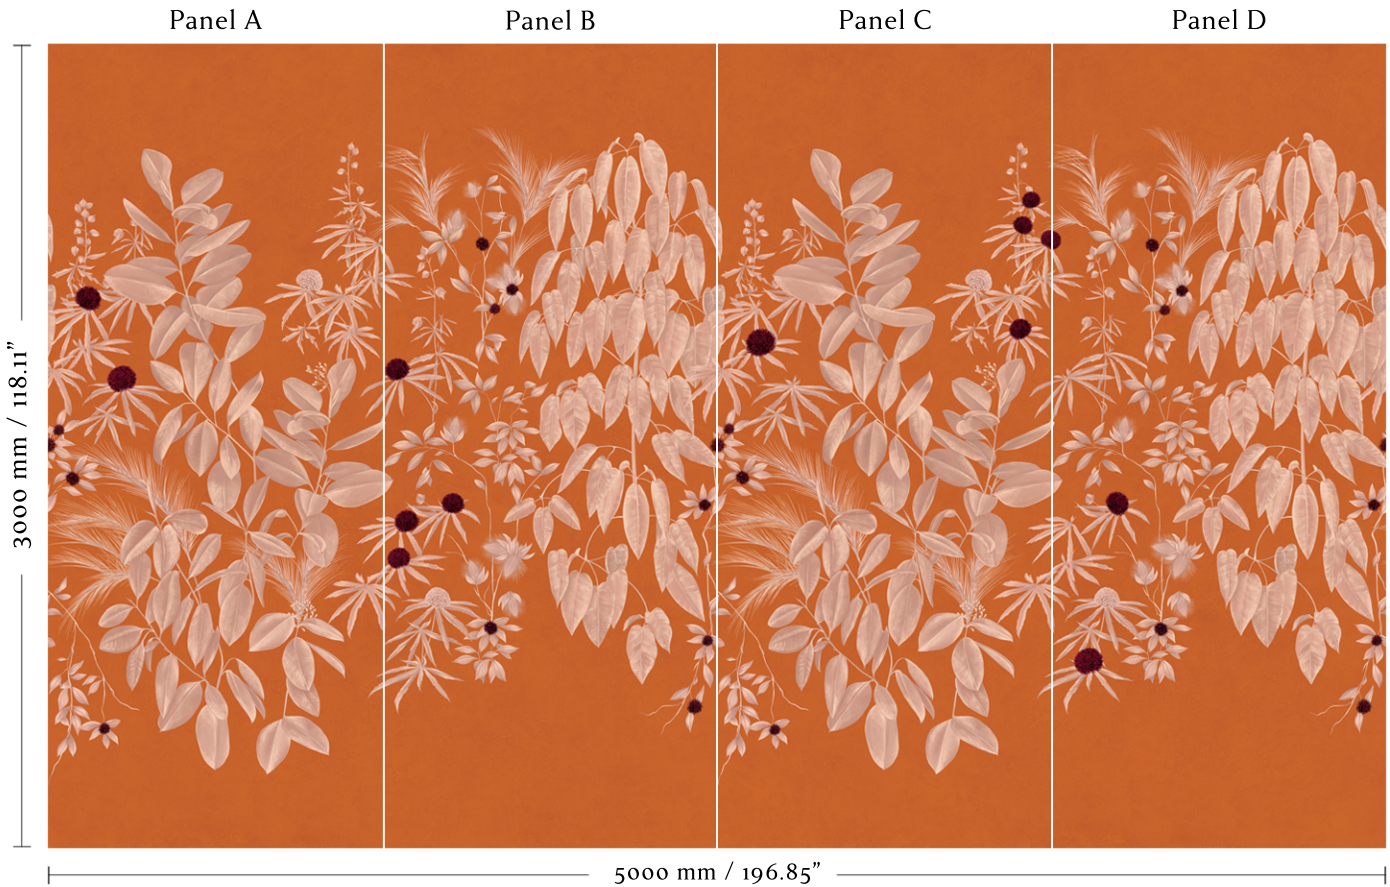

ANNA GLOVER

1804.04 - Garden of Serica - Saffron

Faux Silk, Textile Wallcovering with Nonwoven Backing

Mural width: 5000 mm / 196.85"

4 x panels - trimmed width: 1250 mm / 49.21"

Available in set panel heights:

2.75m - 108.27",

3m - 118.11"

3.25m - 127.95"

Panels are supplied untrimmed with an extra 10 mm / 0.39" overlap to each edge for trimming on installation.

Spongeable

Light Fastness - Moderate

Fire Rating: Please contact the studio for further information