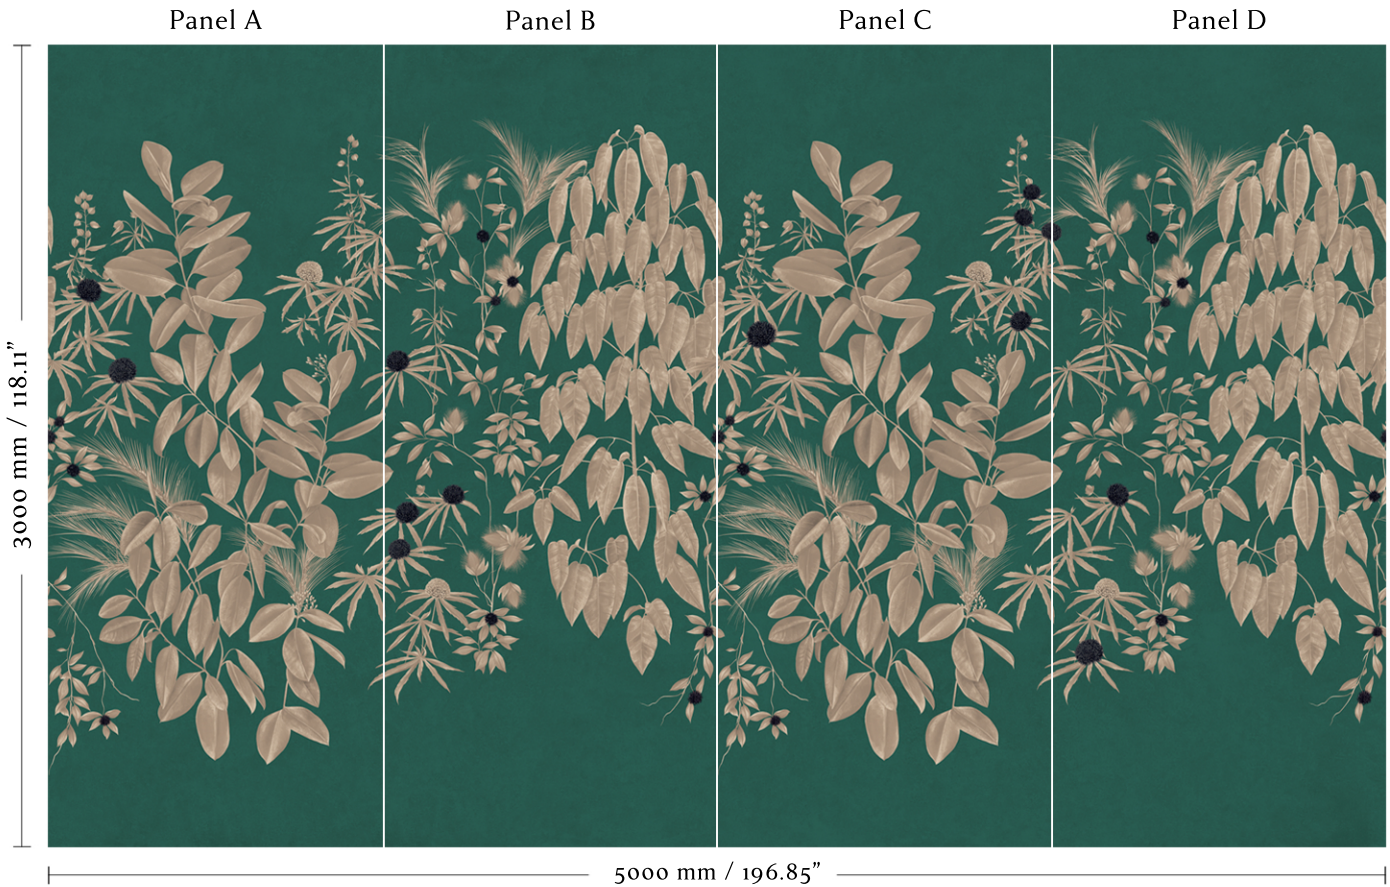

## 1804.05NW - Garden of Serica - Malachite

Nonwoven wallpaper

Mural width: 5000 mm / 196.85"

4 x panels - trimmed width: 1250 mm / 49.21"

Available in set panel heights:

3m - 118.11"

3.25m - 127.95"

Panels are supplied untrimmed with an extra 10 mm / 0.39" overlap to each edge for double cut on installation