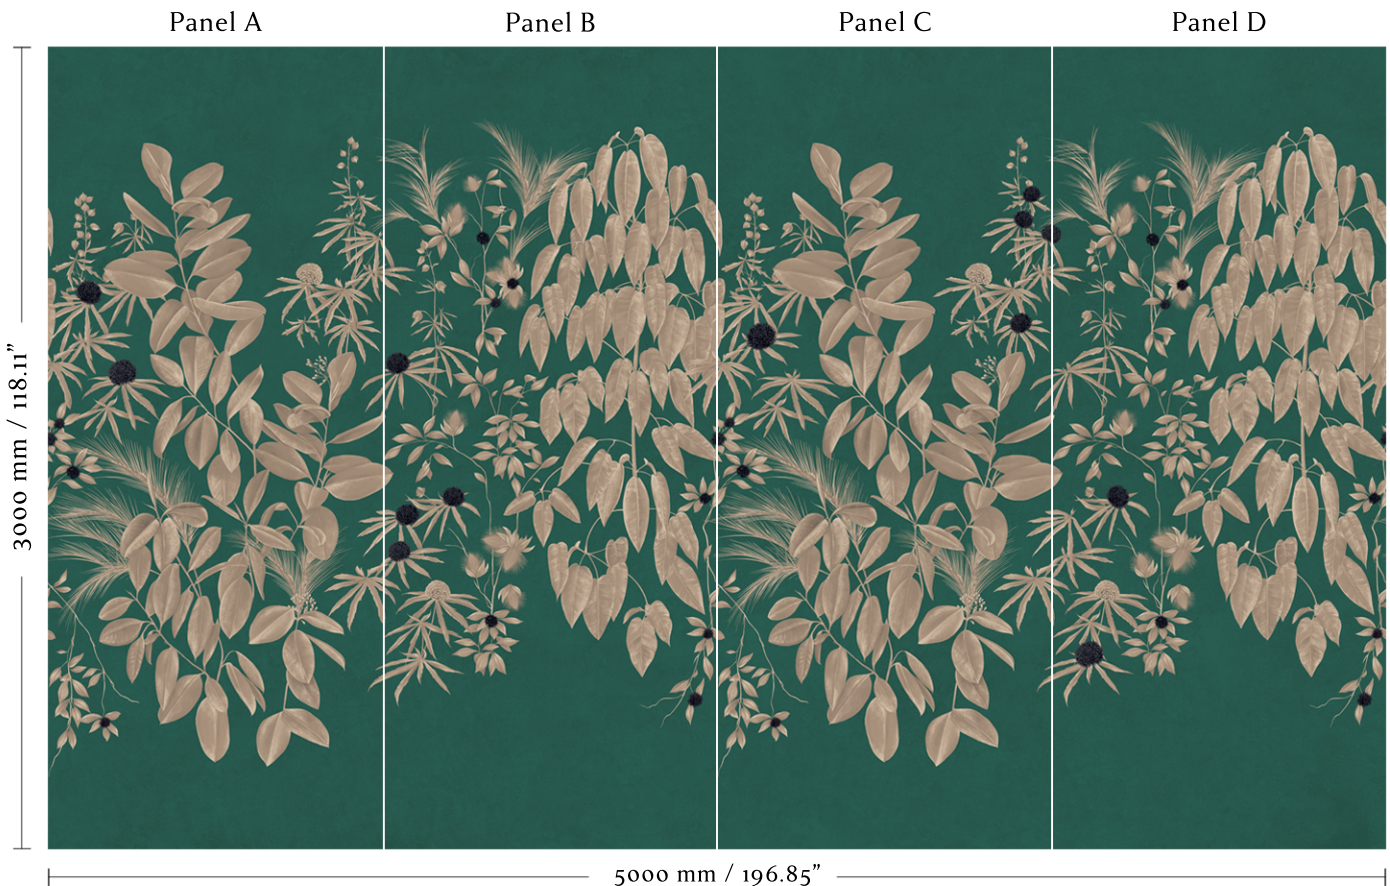

ANNA GLOVER

1804.05 - Garden of Serica - Malachite

Faux Silk, Textile Wallcovering with Nonwoven Backing

Mural width: 5000 mm / 196.85"

4 x panels - trimmed width: 1250 mm / 49.21"

Available in set panel heights:

2.75m - 108.27",

3m - 118.11"

3.25m - 127.95"

Panels are supplied untrimmed with an extra 10 mm / 0.39" overlap to each edge for trimming on installation.

Spongeable

Light Fastness - Moderate

Fire Rating: Please contact the studio for further information