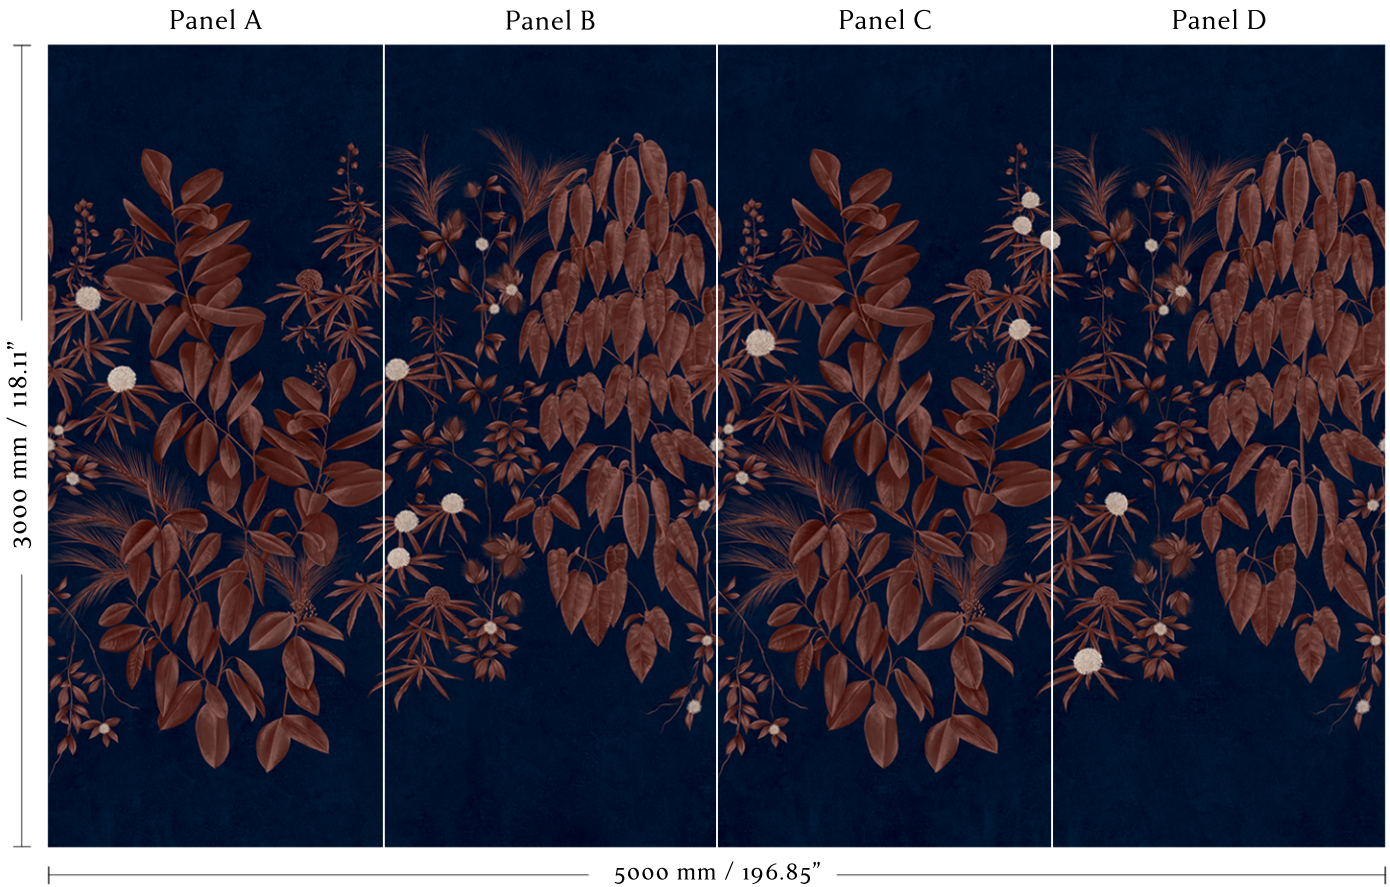

ANNA GLOVER

1804.06NW - Garden of Serica - Indigo

Nonwoven wallpaper

Mural width: 5000 mm / 196.85"

4 x panels - trimmed width: 1250 mm / 49.21"

Available in set panel heights:

3m - 118.11"

3.25m - 127.95"

Panels are supplied untrimmed with an extra 10 mm / 0.39" overlap to each edge for double cut on installation

Spongeable

Light Fastness - Good

Fire Rating: EN BS 13501-1:2002 Class B, s1, do

FSC Certified C183285