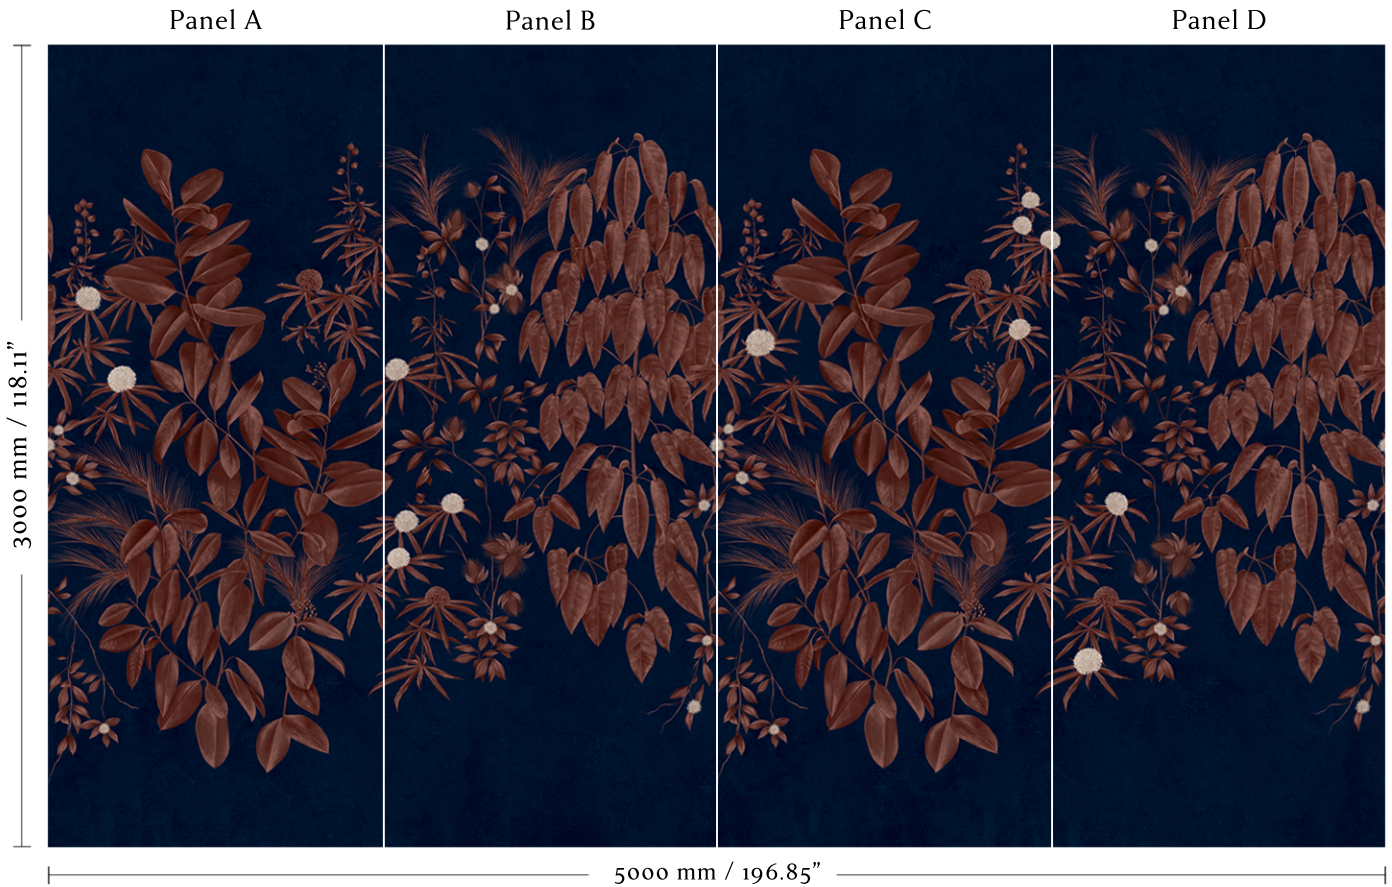

ANNA GLOVER

1804.06 - Garden of Serica - Indigo

Faux Silk, Textile Wallcovering with Nonwoven Backing

Mural width: 5000 mm / 196.85"

4 x panels - trimmed width: 1250 mm / 49.21"

Available in set panel heights:

2.75m - 108.27",

3m - 118.11"

3.25m - 127.95"

Panels are supplied untrimmed with an extra 10 mm / 0.39" overlap to each edge for trimming on installation.

Spongeable

Light Fastness - Moderate

Fire Rating: Please contact the studio for further information