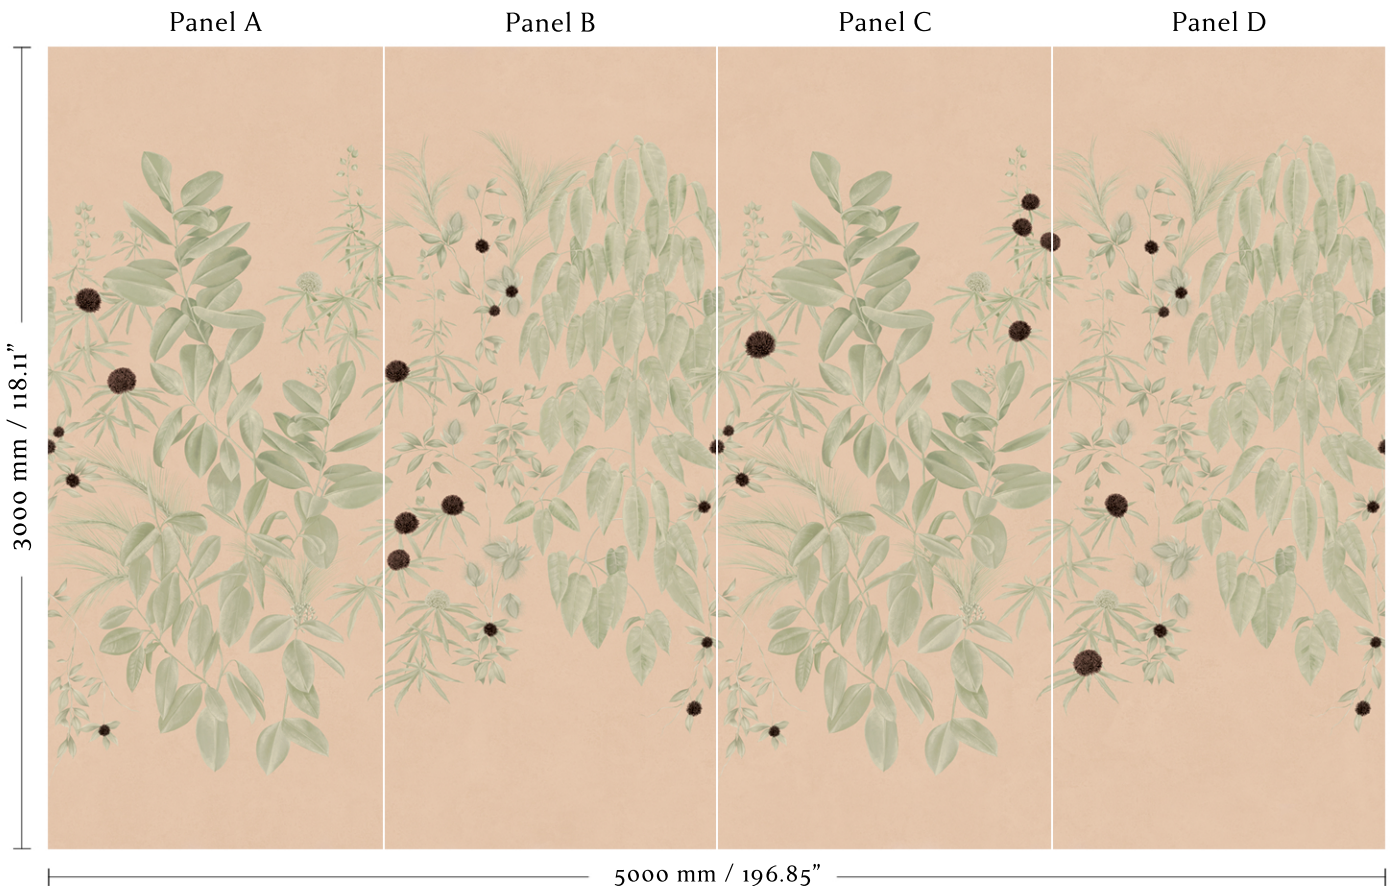

## 1804.07NW- Garden of Serica - Plaster

Nonwoven wallpaper

Mural width: 5000 mm / 196.85"

4 x panels - trimmed width: 1250 mm / 49.21"

Available in set panel heights:

3m - 118.11"

3.25m - 127.95"

Panels are supplied untrimmed with an extra 10 mm / 0.39" overlap to each edge for double cut on installation