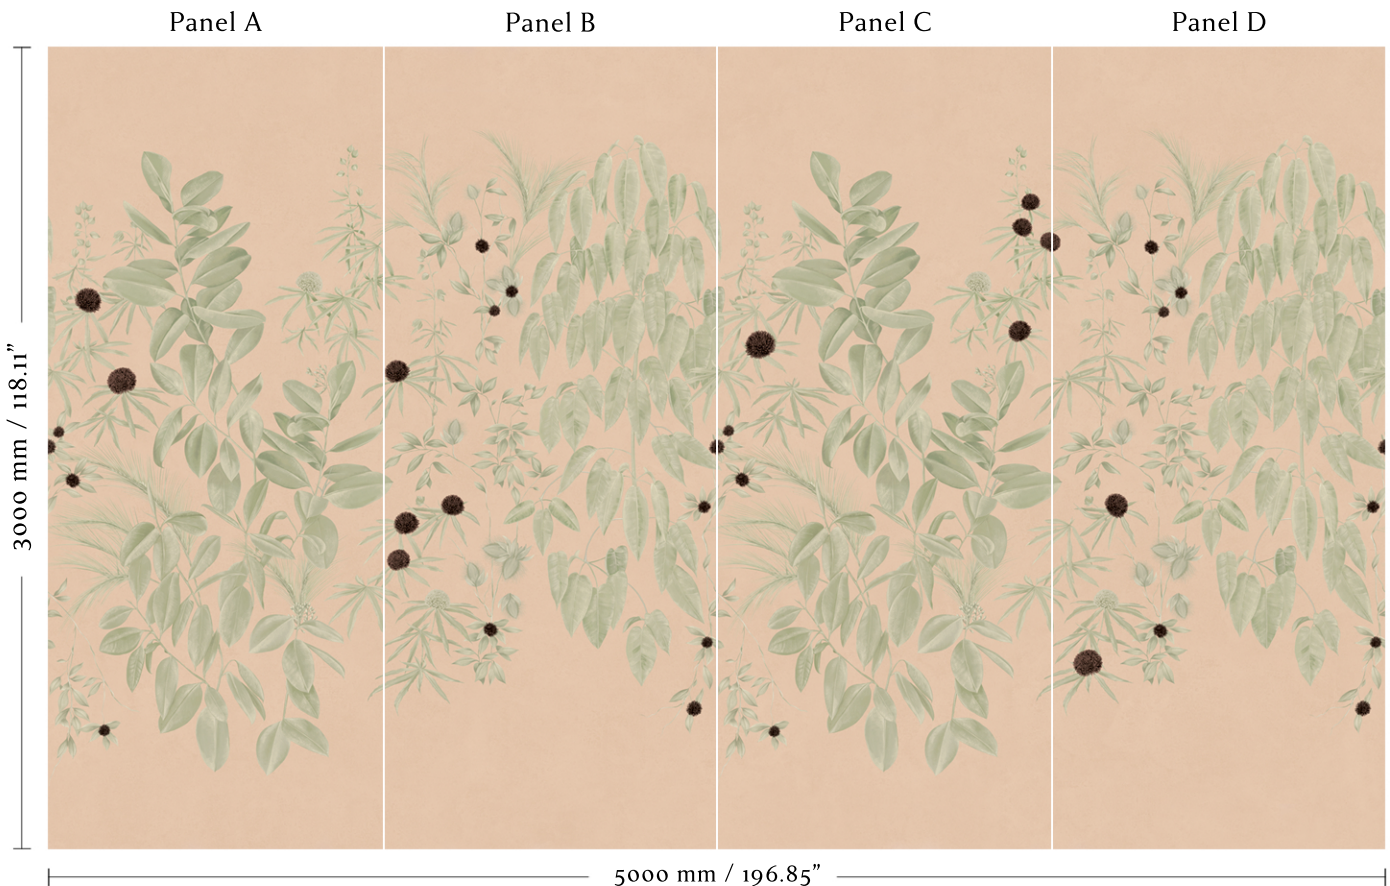

ANNA GLOVER

1804.07- Garden of Serica - Plaster

Faux Silk, Textile Wallcovering with Nonwoven Backing

Mural width: 5000 mm / 196.85"

4 x panels - trimmed width: 1250 mm / 49.21"

Available in set panel heights:

2.75m - 108.27",

3m - 118.11"

3.25m - 127.95"

Panels are supplied untrimmed with an extra 10 mm / 0.39" overlap to each edge for trimming on installation.

Spongeable

Light Fastness - Moderate

Fire Rating: Please contact the studio for further information