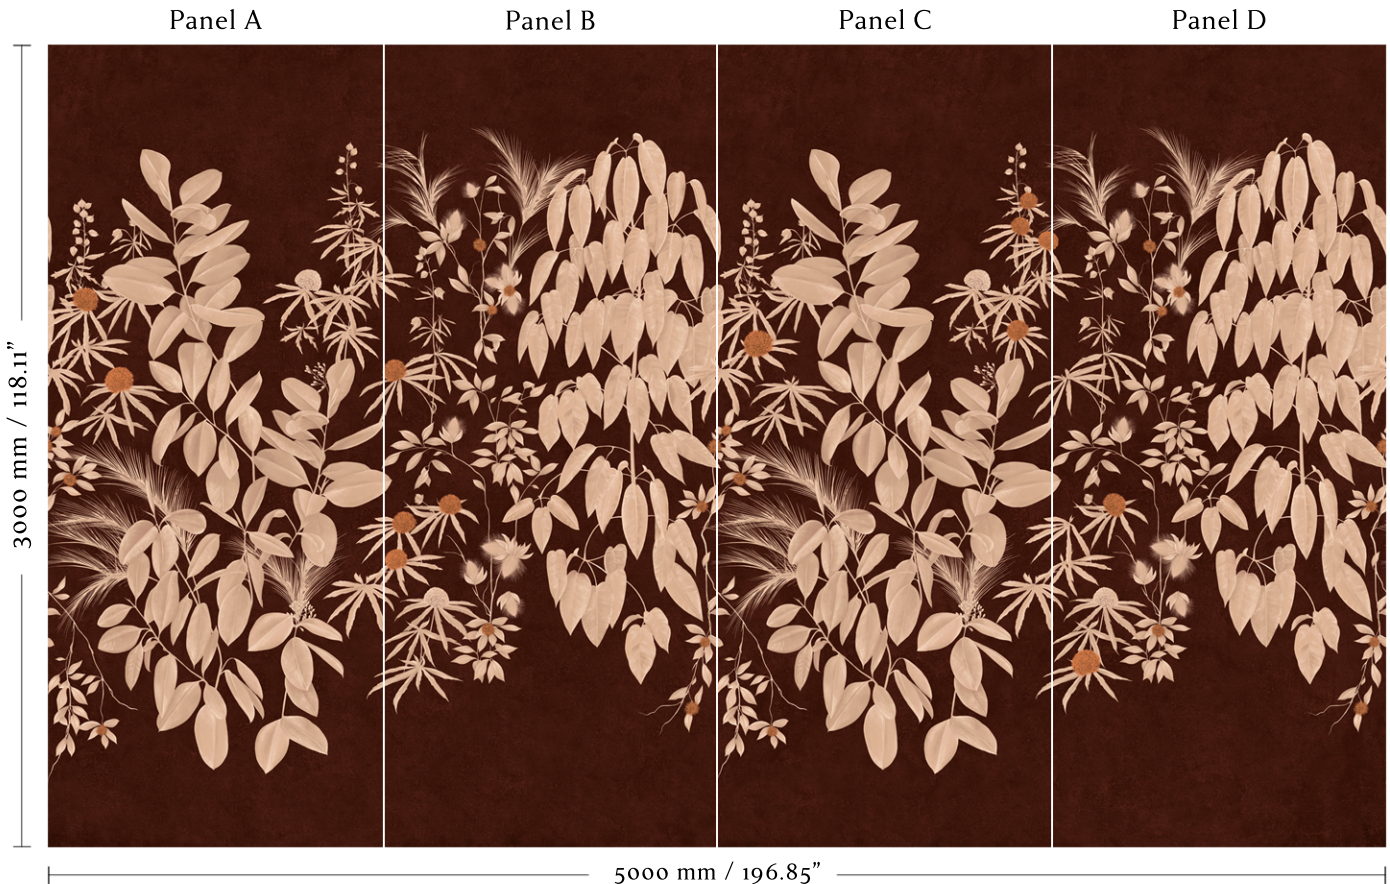

ANNA GLOVER

1804.08NW- Garden of Serica - Pecan

Nonwoven wallpaper

Mural width: 5000 mm / 196.85"

4 x panels - trimmed width: 1250 mm / 49.21"

Available in set panel heights:

3m - 118.11"

3.25m - 127.95"

Panels are supplied untrimmed with an extra 10 mm / 0.39" overlap to each edge for double cut on installation

Spongeable

Light Fastness - Good

Fire Rating: EN BS 13501-1:2002 Class B, s1, do

FSC Certified C183285