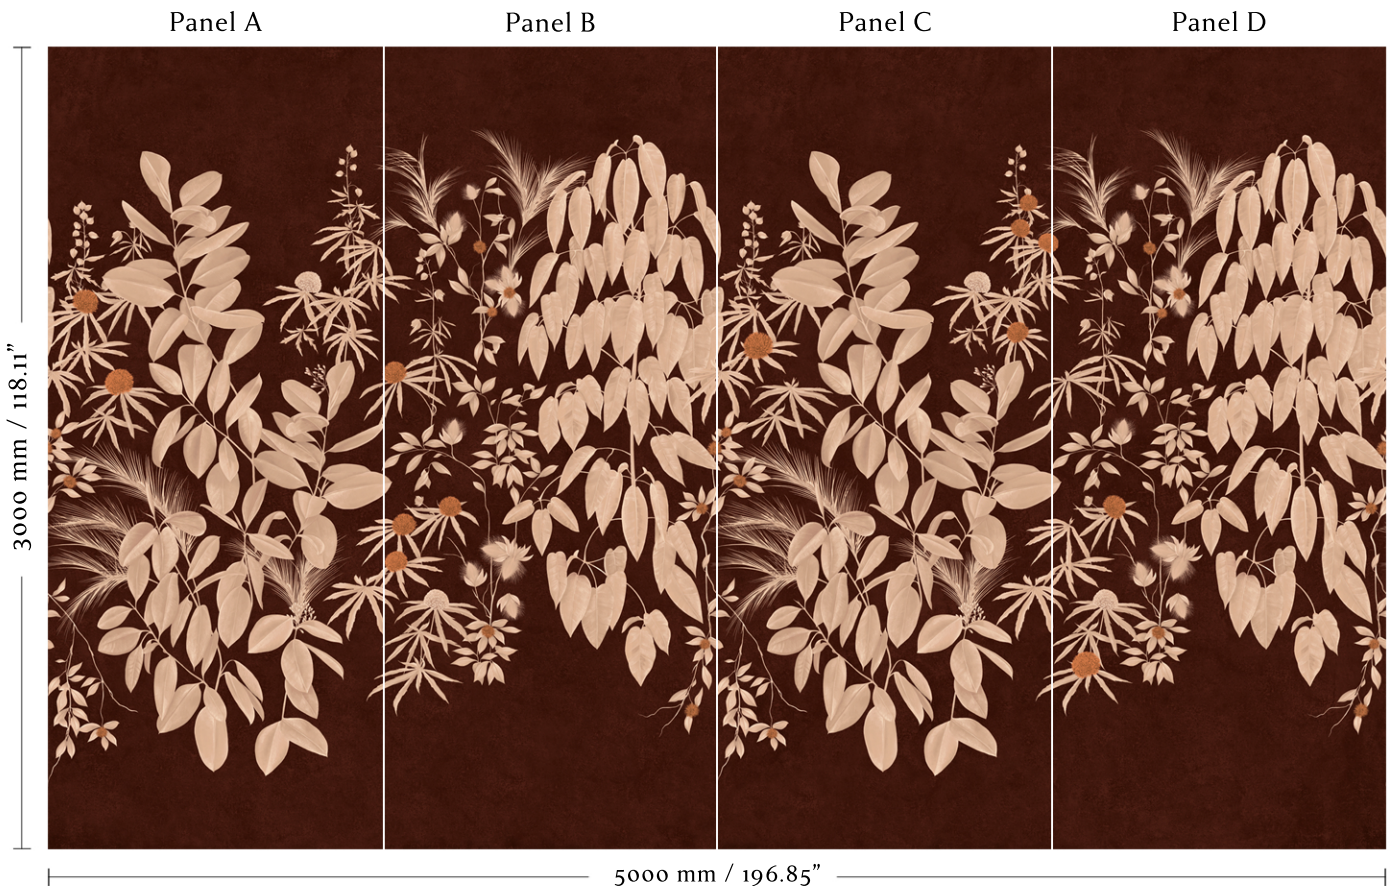

ANNA GLOVER

1804.08- Garden of Serica - Pecan

Faux Silk, Textile Wallcovering with Nonwoven Backing

Mural width: 5000 mm / 196.85"

4 x panels - trimmed width: 1250 mm / 49.21"

Available in set panel heights:

2.75m - 108.27",

3m - 118.11"

3.25m - 127.95"

Panels are supplied untrimmed with an extra 10 mm / 0.39" overlap to each edge for trimming on installation.

Spongeable

Light Fastness - Moderate

Fire Rating: Please contact the studio for further information