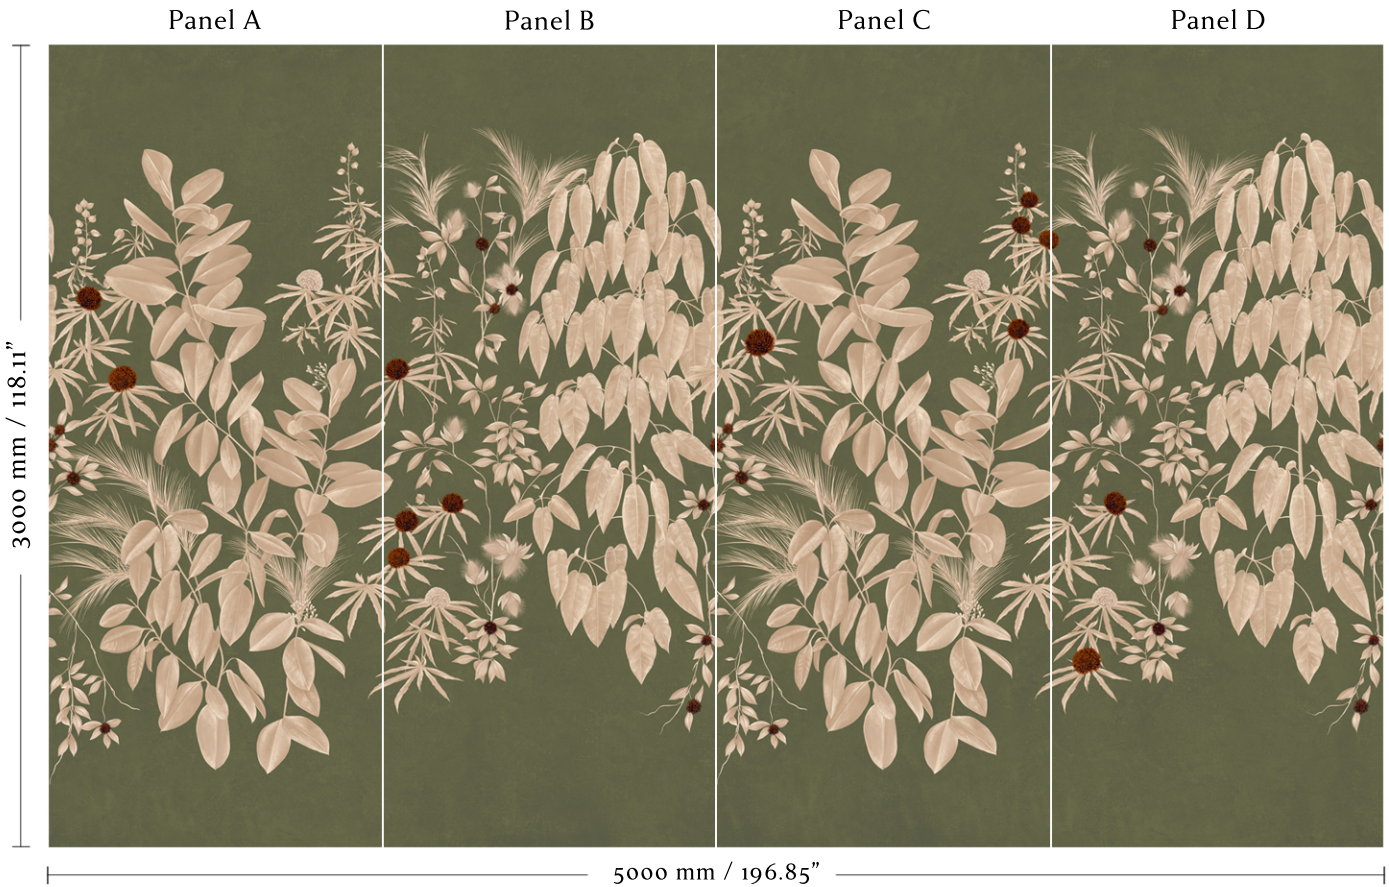

## 1804.09 - Garden of Serica - Olive

Faux Silk, Textile Wallcovering with Nonwoven Backing

Mural width: 5000 mm / 196.85"

4 x panels - trimmed width: 1250 mm / 49.21"

Available in set panel heights:

2.75m - 108.27",

3m - 118.11"

3.25m - 127.95"

Panels are supplied untrimmed with an extra 10 mm / 0.39" overlap to each edge for trimming on installation.

Spongeable

Light Fastness - Moderate

Fire Rating: Please contact the studio for further information