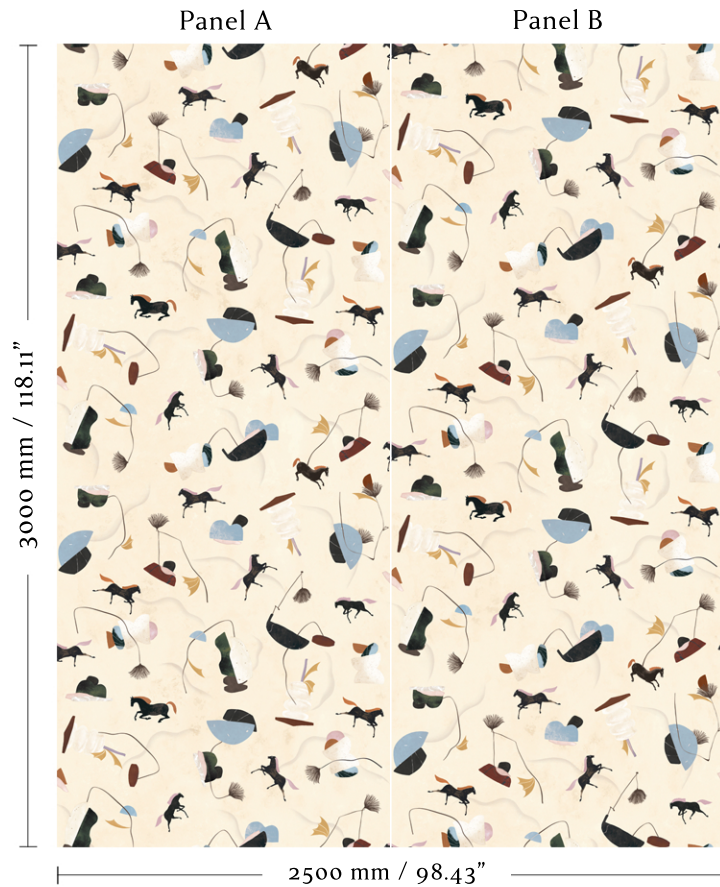

ANNA GLOVER

2001.01NW - Brio - Chalk

Nonwoven wallpaper

Mural width: 2500 mm / 98.43"

2 x panels - trimmed width: 1250 mm / 49.21"

Available in set panel heights:

3m - 118.11"

3.25m - 127.95"

Panels are supplied untrimmed with an extra 10 mm / 0.39" overlap to each edge for double cut on installation

Spongeable

Light Fastness - Good

Fire Rating: EN BS 13501-1:2002 Class B, s1, do

FSC Certified C183285