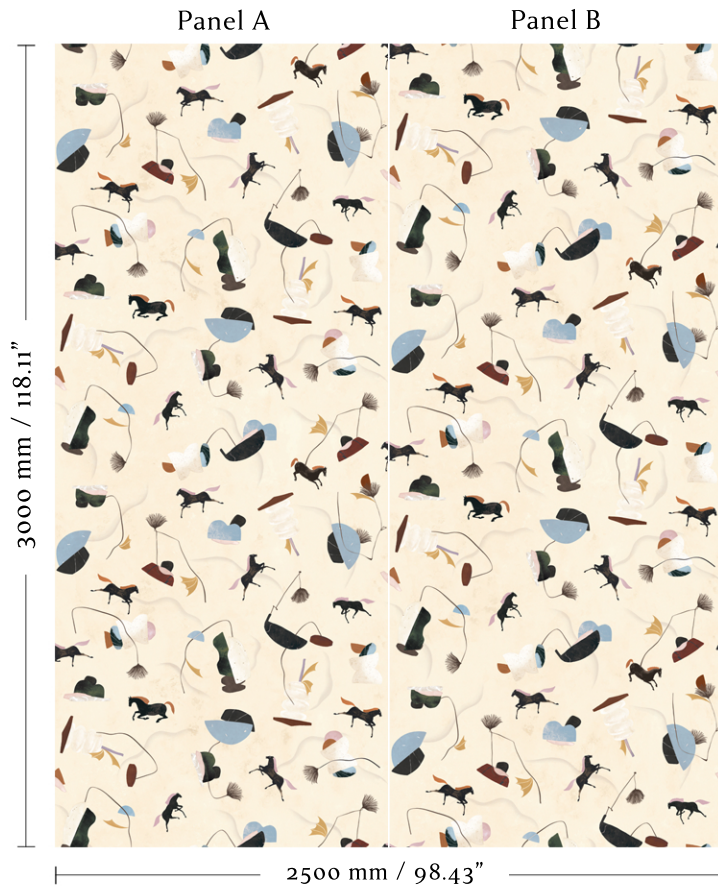

# ANNA GLOVER

## 2001.01 - Brio - Chalk

Faux Silk, Textile Wallcovering with Nonwoven Backing

Mural width: 2500 mm / 98.43"

2 x panels - trimmed width: 1250 mm / 49.21"

Available in set panel heights:

2.75m - 108.27",

3m - 118.11"

3.25m - 127.95"

Panels are supplied untrimmed with an extra 10 mm / 0.39" overlap to each edge for trimming on installation.

Spongeable

Light Fastness - Moderate

Fire Rating: Please contact the studio for further information