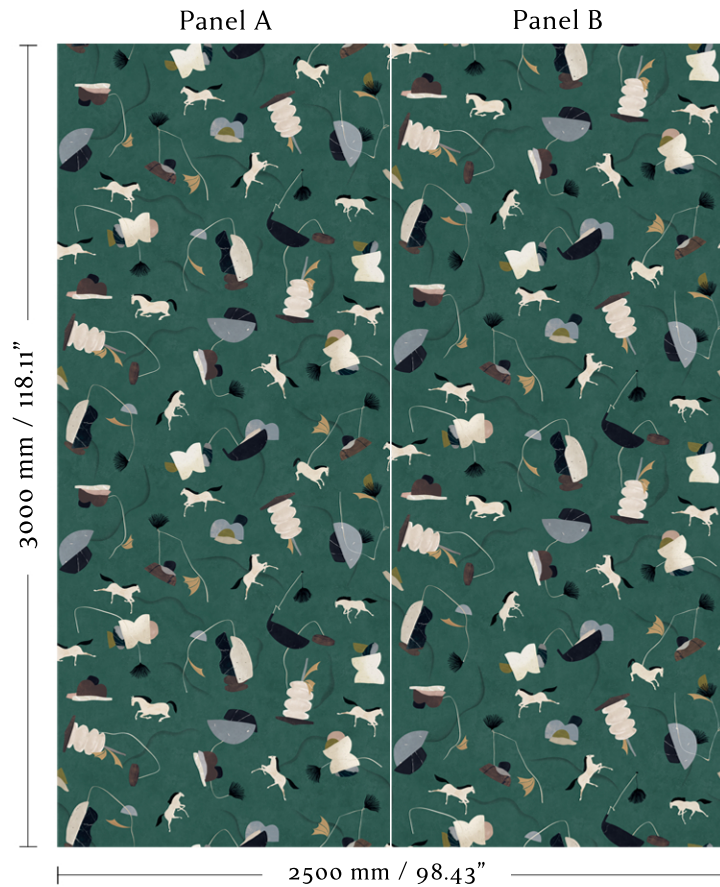

ANNA GLOVER

2001.02NW - Brio - Jade

Nonwoven wallpaper

Mural width: 2500 mm / 98.43"

2 x panels - trimmed width: 1250 mm / 49.21"

Available in set panel heights:

3m - 118.11"

3.25m - 127.95"

Panels are supplied untrimmed with an extra 10 mm / 0.39" overlap to each edge for double cut on installation

Spongeable

Light Fastness - Good

Fire Rating: EN BS 13501-1:2002 Class B, s1, do

FSC Certified C183285