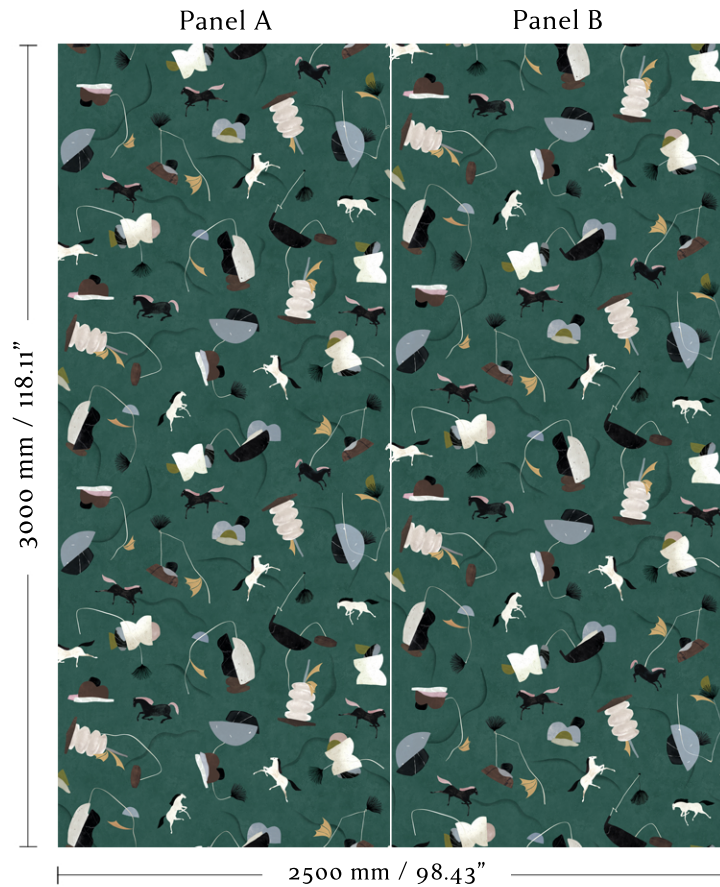

ANNA GLOVER

2001.02 - Brio - Jade

Faux Silk, Textile Wallcovering with Nonwoven Backing

Mural width: 2500 mm / 98.43"

2 x panels - trimmed width: 1250 mm / 49.21"

Available in set panel heights:

2.75m - 108.27",

3m - 118.11"

3.25m - 127.95"

Panels are supplied untrimmed with an extra 10 mm / 0.39" overlap to each edge for trimming on installation.

Spongeable

Light Fastness - Moderate

Fire Rating: Please contact the studio for further information