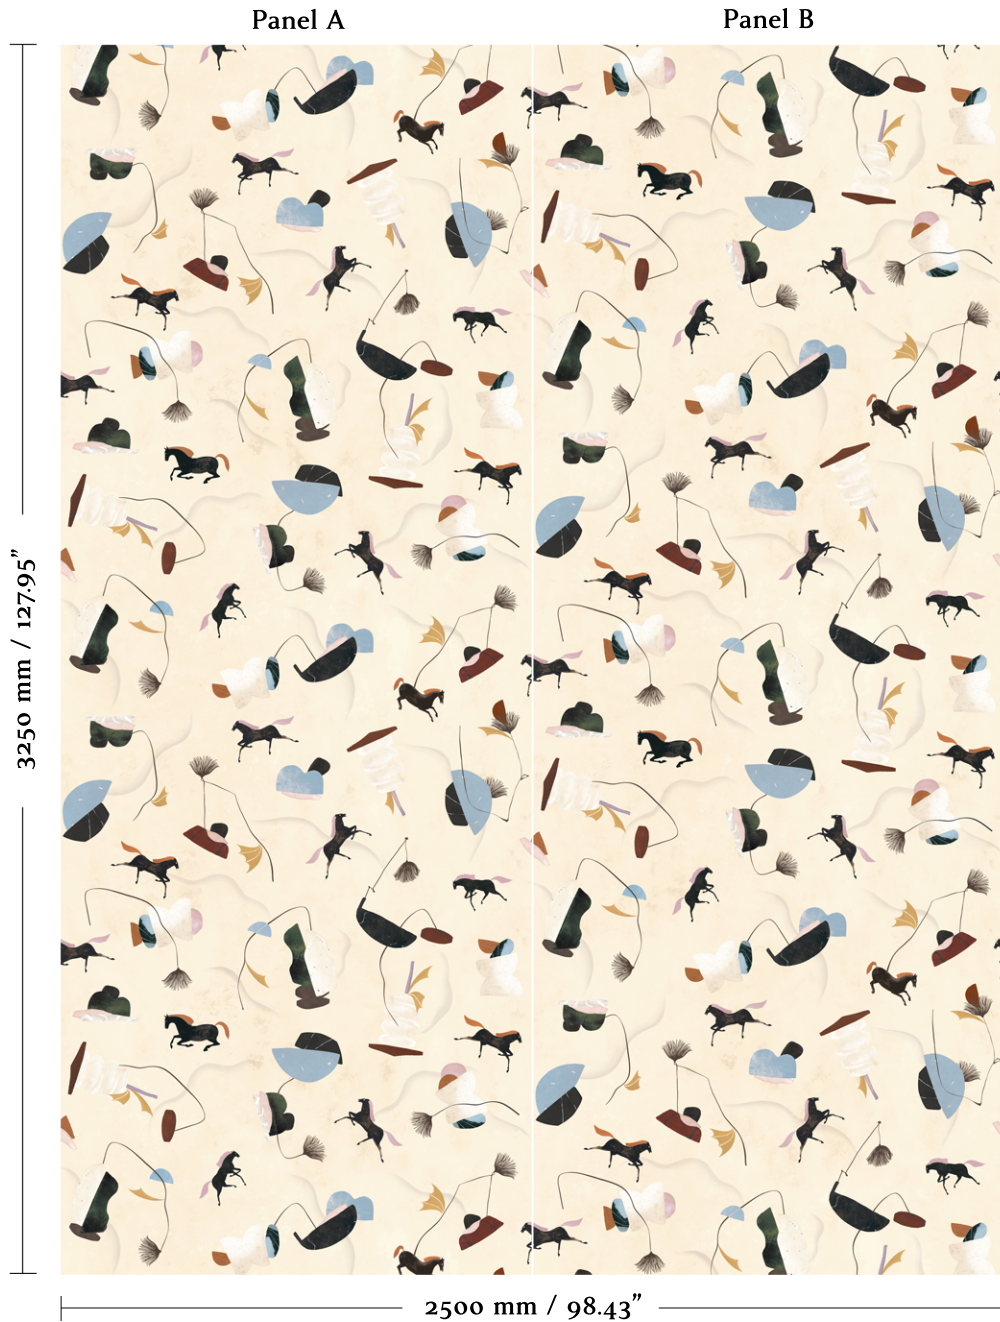

ANNA GLOVER

Brio - Chalk - Set Panel Height 3.25m

www.annaglover.co.uk