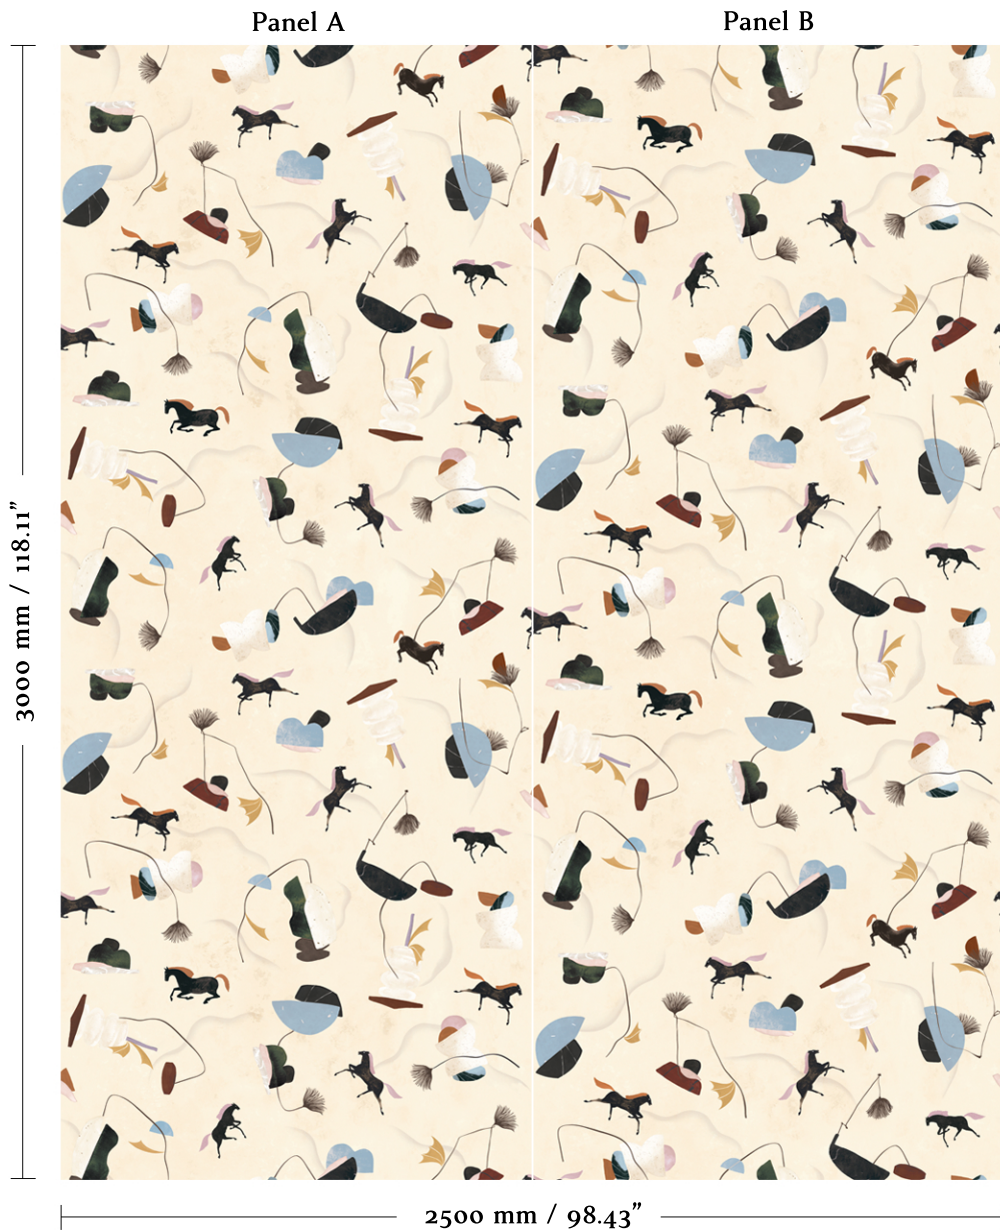

# ANNA GLOVER

Brio - Chalk - Set Panel Height 3m

[www.annaglover.co.uk](http://www.annaglover.co.uk)