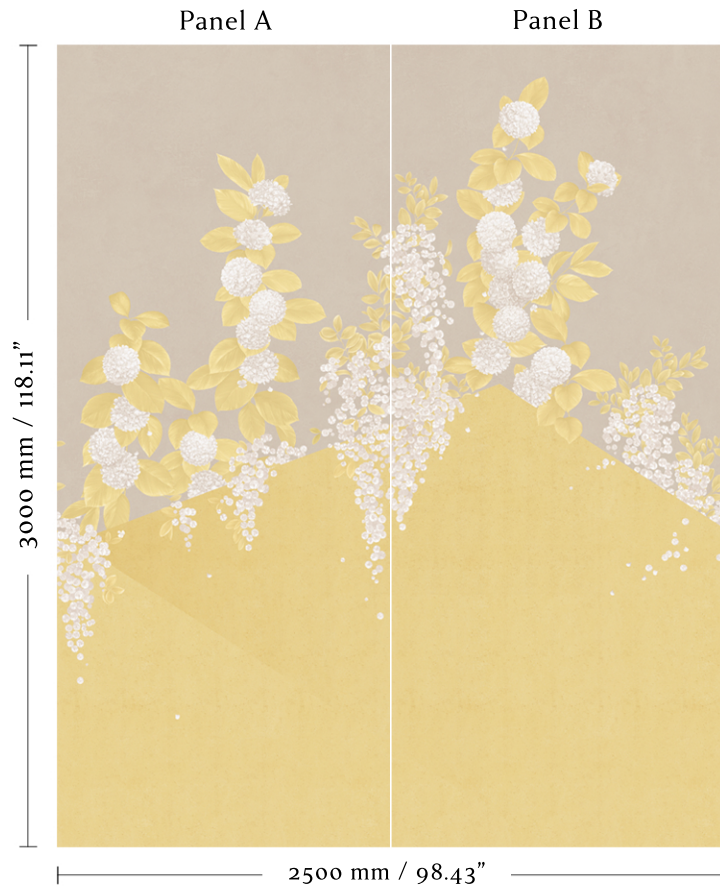

ANNA GLOVER

1801.02NW - Sotatsu Spring - Citrine

Nonwoven wallpaper

Mural width: 2500 mm / 98.43"

2 x panels - trimmed width: 1250 mm / 49.21"

Available in set panel heights:

3m - 118.11"

3.25m - 127.95"

Panels are supplied untrimmed with an extra 10 mm / 0.39" overlap to each edge for double cut on installation

Spongeable

Light Fastness - Good

Fire Rating: EN BS 13501-1:2002 Class B, s1, do

FSC Certified C183285