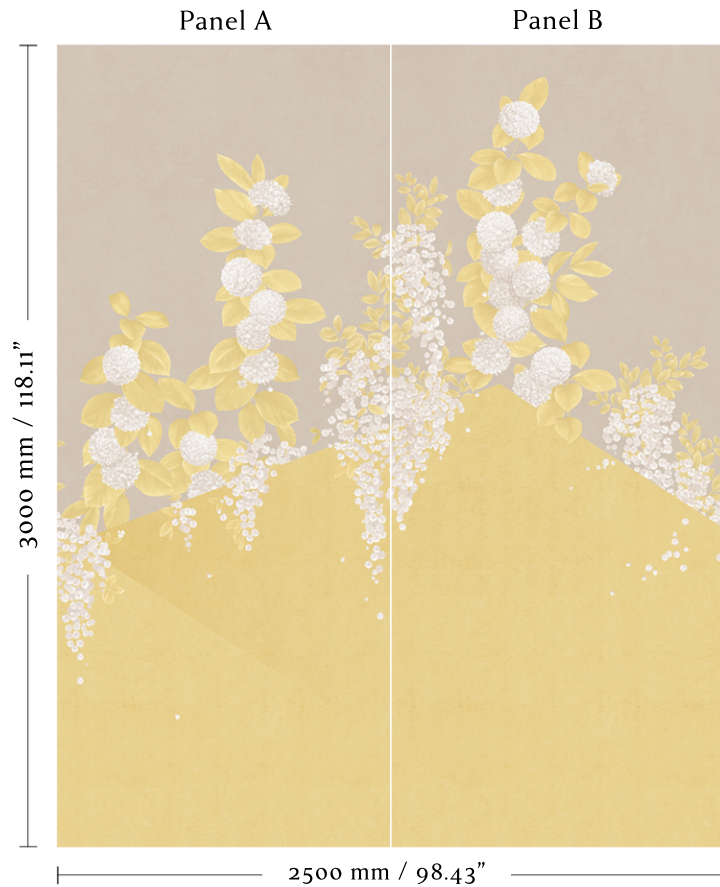

ANNA GLOVER

1801.02 - Sotatsu Spring - Citrine

Faux Silk, Textile Wallcovering with Nonwoven Backing

Mural width: 2500 mm / 98.43"

2 x panels - trimmed width: 1250 mm / 49.21"

Available in set panel heights:

2.75m - 108.27",

3m - 118.11"

3.25m - 127.95"

Panels are supplied untrimmed with an extra 10 mm / 0.39" overlap to each edge for trimming on installation.

Spongeable

Light Fastness - Moderate

Fire Rating: Please contact the studio for further information