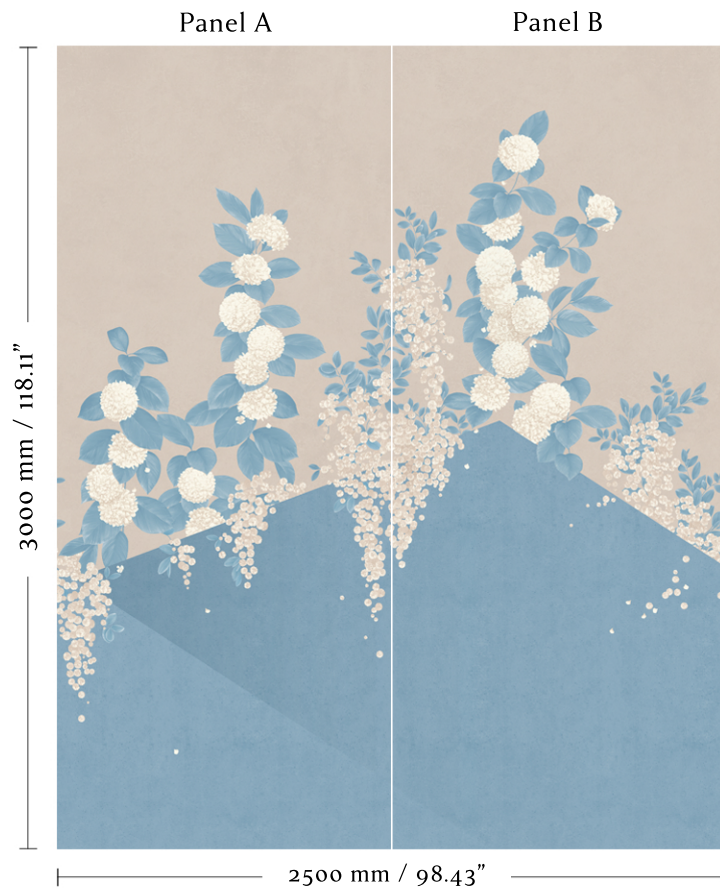

ANNA GLOVER

1801.03NW - Sotatsu Spring - Porcelain Blue

Nonwoven wallpaper

Mural width: 2500 mm / 98.43"

2 x panels - trimmed width: 1250 mm / 49.21"

Available in set panel heights:

3m - 118.11"

3.25m - 127.95"

Panels are supplied untrimmed with an extra 10 mm / 0.39" overlap to each edge for double cut on installation

Spongeable

Light Fastness - Good

Fire Rating: EN BS 13501-1:2002 Class B, s1, do

FSC Certified C183285