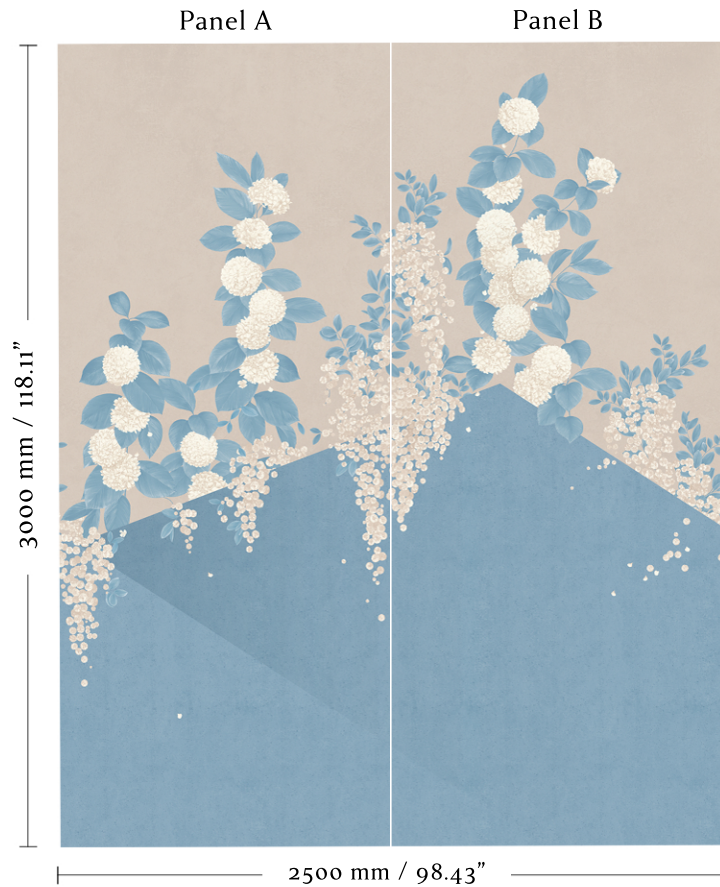

## 1801.03 - Sotatsu Spring - Porcelain Blue

Faux Silk, Textile Wallcovering with Nonwoven Backing

Mural width: 2500 mm / 98.43"

2 x panels - trimmed width: 1250 mm / 49.21"

Available in set panel heights:

2.75m - 108.27",

3m - 118.11"

3.25m - 127.95"

Panels are supplied untrimmed with an extra 10 mm / 0.39" overlap to each edge for trimming on installation.

Spongeable

Light Fastness - Moderate

Fire Rating: Please contact the studio for further information