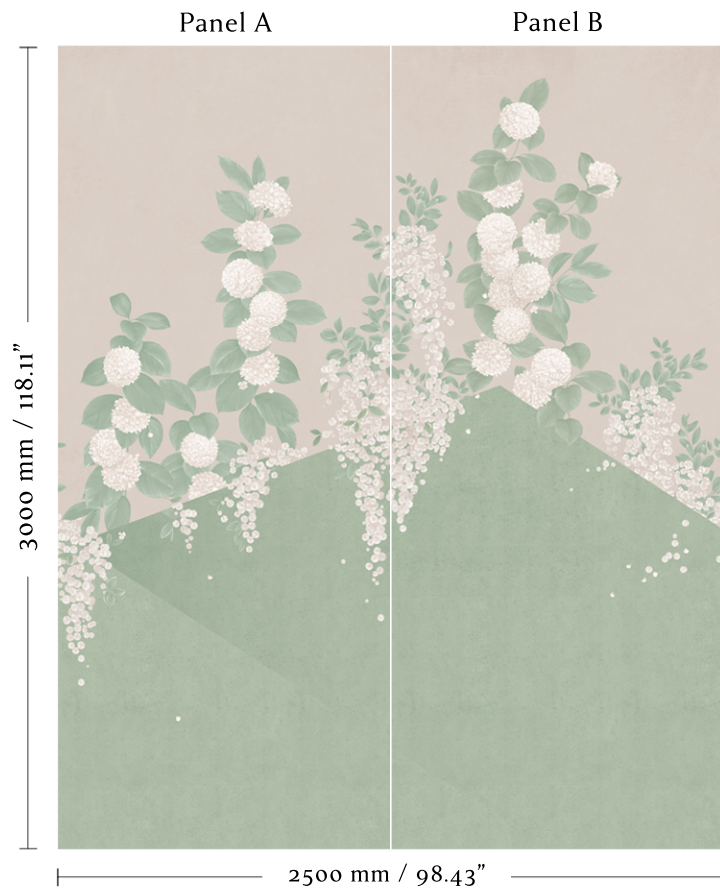

ANNA GLOVER

1801.04NW - Sotatsu Spring - Celadon

Nonwoven wallpaper

Mural width: 2500 mm / 98.43"

2 x panels - trimmed width: 1250 mm / 49.21"

Available in set panel heights:

3m - 118.11"

3.25m - 127.95"

Panels are supplied untrimmed with an extra 10 mm / 0.39" overlap to each edge for double cut on installation

Spongeable

Light Fastness - Good

Fire Rating: EN BS 13501-1:2002 Class B, s1, do

FSC Certified C183285