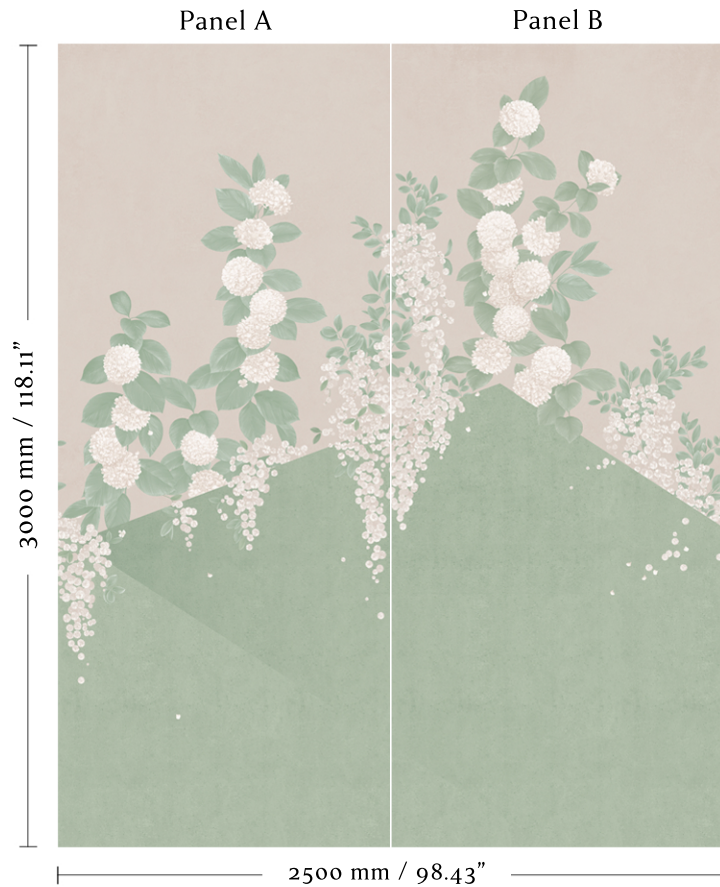

## 1801.04 - Sotatsu Spring - Celadon

Faux Silk, Textile Wallcovering with Nonwoven Backing

Mural width: 2500 mm / 98.43"

2 x panels - trimmed width: 1250 mm / 49.21"

Available in set panel heights:

2.75m - 108.27",

3m - 118.11"

3.25m - 127.95"

Panels are supplied untrimmed with an extra 10 mm / 0.39" overlap to each edge for trimming on installation.

Spongeable

Light Fastness - Moderate

Fire Rating: Please contact the studio for further information