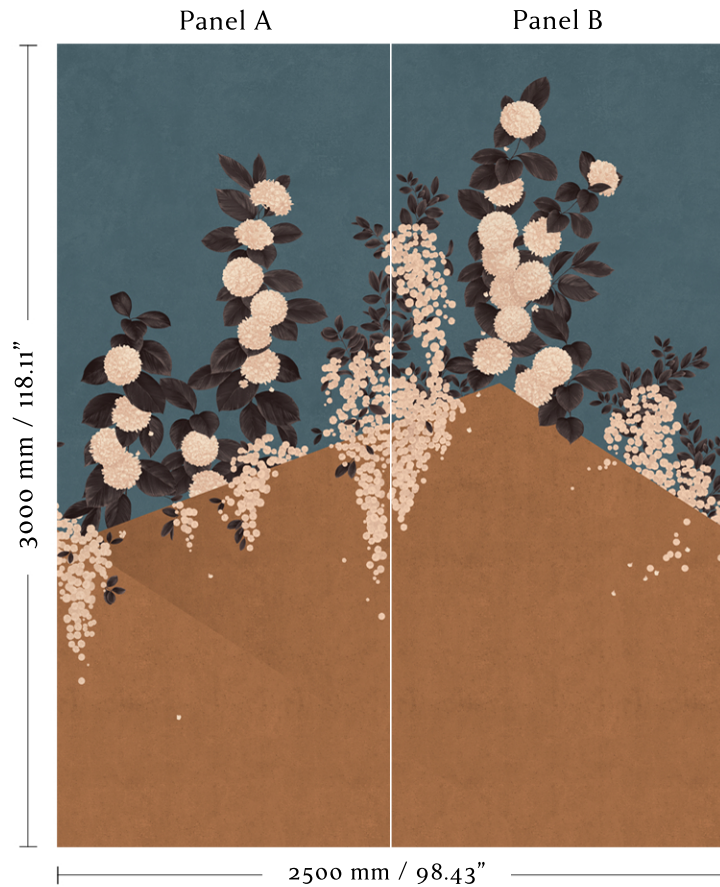

ANNA GLOVER

1801.05NW - Sotatsu Spring - Ochre

Nonwoven wallpaper

Mural width: 2500 mm / 98.43"

2 x panels - trimmed width: 1250 mm / 49.21"

Available in set panel heights:

3m - 118.11"

3.25m - 127.95"

Panels are supplied untrimmed with an extra 10 mm / 0.39" overlap to each edge for double cut on installation

Spongeable

Light Fastness - Good

Fire Rating: EN BS 13501-1:2002 Class B, s1, do

FSC Certified C183285