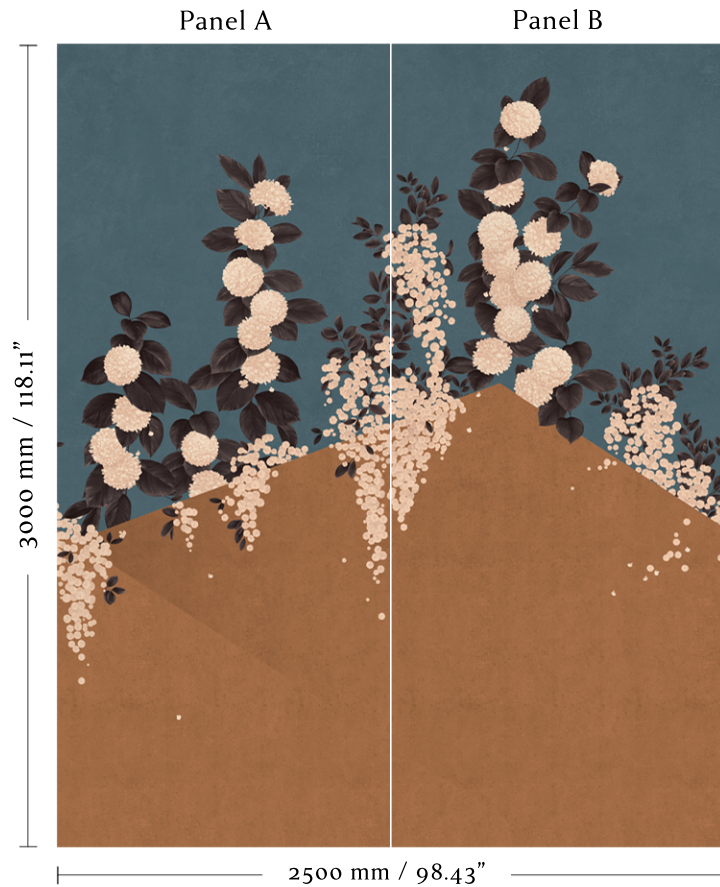

## 1801.05 - Sotatsu Spring - Ochre

Faux Silk, Textile Wallcovering with Nonwoven Backing

Mural width: 2500 mm / 98.43"

2 x panels - trimmed width: 1250 mm / 49.21"

Available in set panel heights:

2.75m - 108.27",

3m - 118.11"

3.25m - 127.95"

Panels are supplied untrimmed with an extra 10 mm / 0.39" overlap to each edge for trimming on installation.

Spongeable

Light Fastness - Moderate

Fire Rating: Please contact the studio for further information