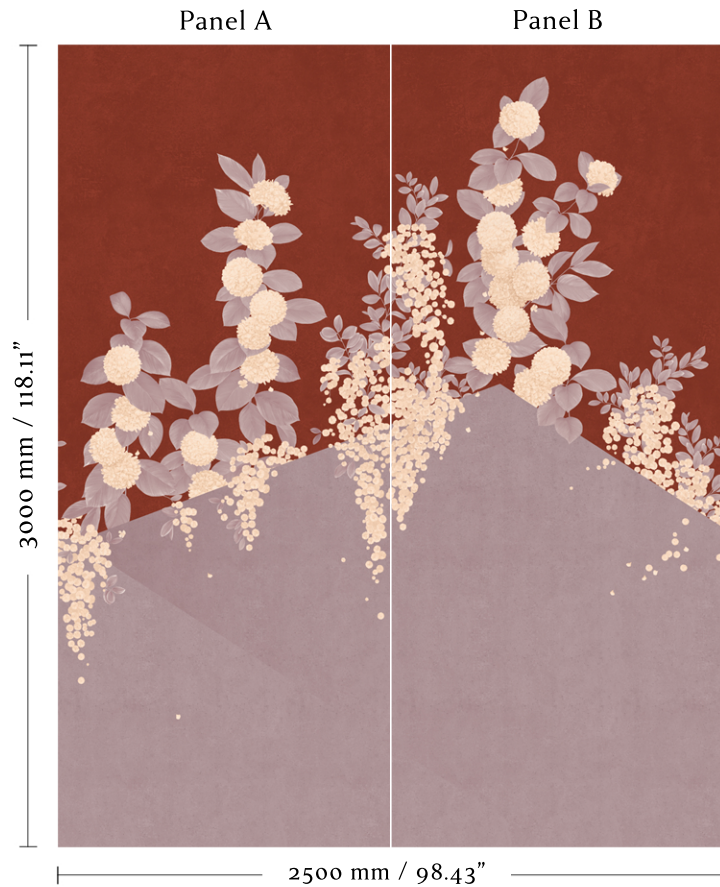

ANNA GLOVER

1801.06NW - Sotatsu Spring - Kunzite

Nonwoven wallpaper

Mural width: 2500 mm / 98.43"

2 x panels - trimmed width: 1250 mm / 49.21"

Available in set panel heights:

3m - 118.11"

3.25m - 127.95"

Panels are supplied untrimmed with an extra 10 mm / 0.39" overlap to each edge for double cut on installation

Spongeable

Light Fastness - Good

Fire Rating: EN BS 13501-1:2002 Class B, s1, do

FSC Certified C183285