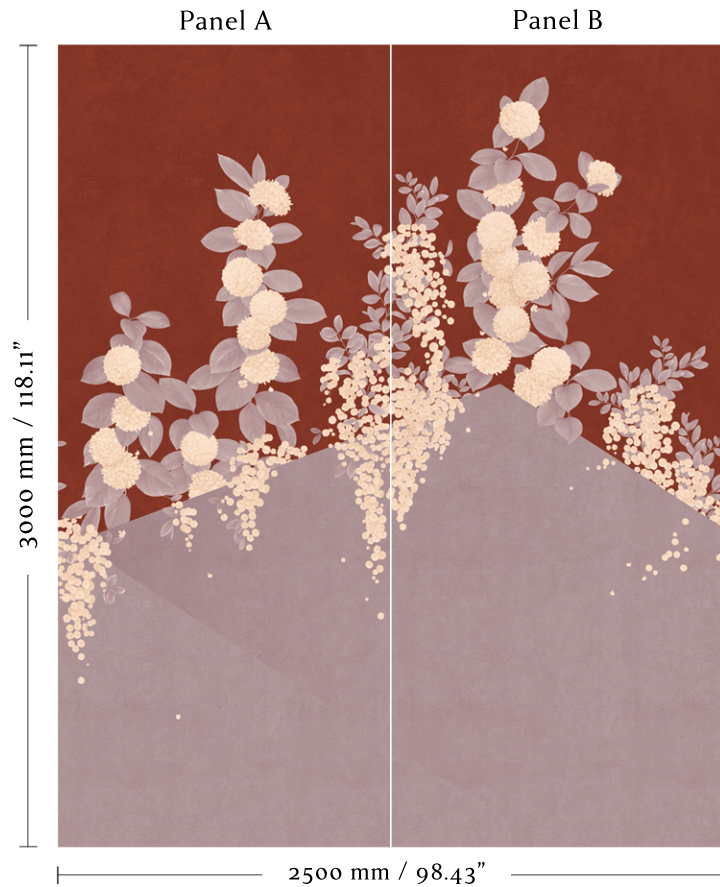

## 1801.06 - Sotatsu Spring - Kunzite

Faux Silk, Textile Wallcovering with Nonwoven Backing

Mural width: 2500 mm / 98.43"

2 x panels - trimmed width: 1250 mm / 49.21"

Available in set panel heights:

2.75m - 108.27",

3m - 118.11"

3.25m - 127.95"

Panels are supplied untrimmed with an extra 10 mm / 0.39" overlap to each edge for trimming on installation.

Spongeable

Light Fastness - Moderate

Fire Rating: Please contact the studio for further information