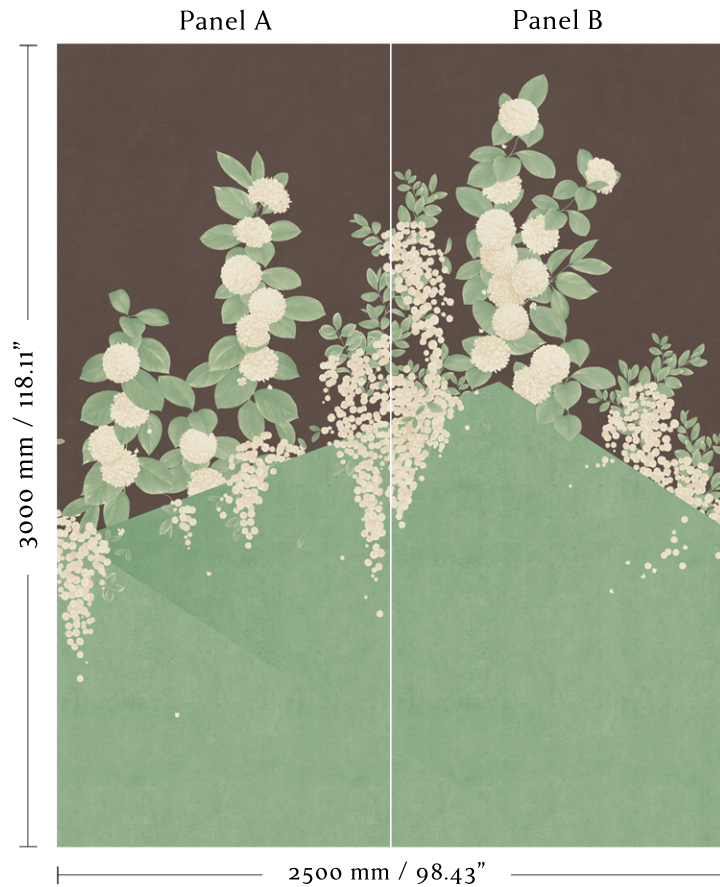

## 1801.07NW - Sotatsu Spring - Pistachio

Nonwoven wallpaper

Mural width: 2500 mm / 98.43"

2 x panels - trimmed width: 1250 mm / 49.21"

Available in set panel heights:

3m - 118.11"

3.25m - 127.95"

Panels are supplied untrimmed with an extra 10 mm / 0.39" overlap to each edge for double cut on installation