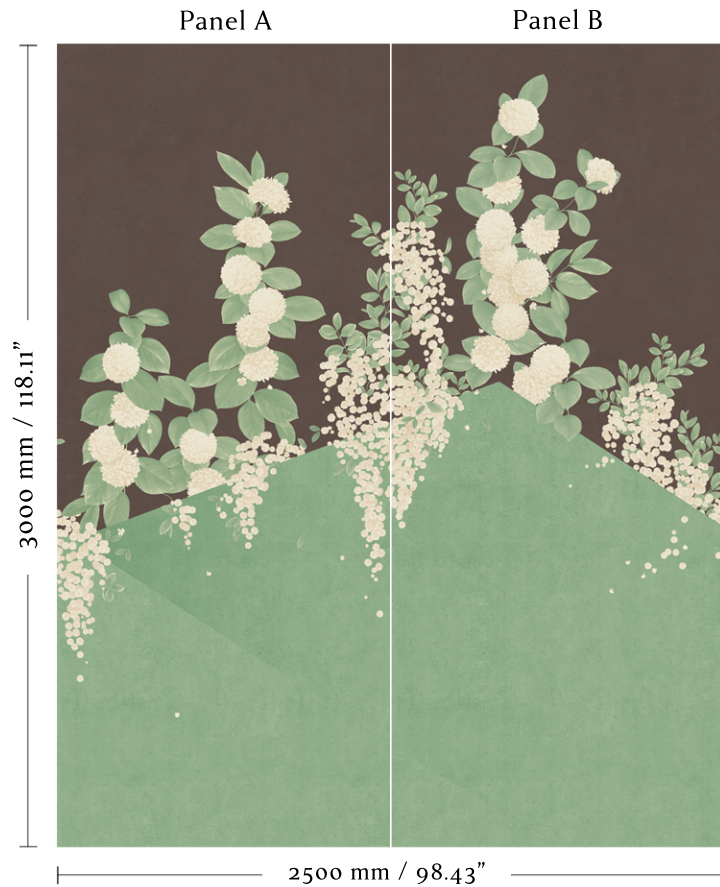

ANNA GLOVER

1801.07 - Sotatsu Spring - Pistachio

Faux Silk, Textile Wallcovering with Nonwoven Backing

Mural width: 2500 mm / 98.43"

2 x panels - trimmed width: 1250 mm / 49.21"

Available in set panel heights:

2.75m - 108.27",

3m - 118.11"

3.25m - 127.95"

Panels are supplied untrimmed with an extra 10 mm / 0.39" overlap to each edge for trimming on installation.

Spongeable

Light Fastness - Moderate

Fire Rating: Please contact the studio for further information