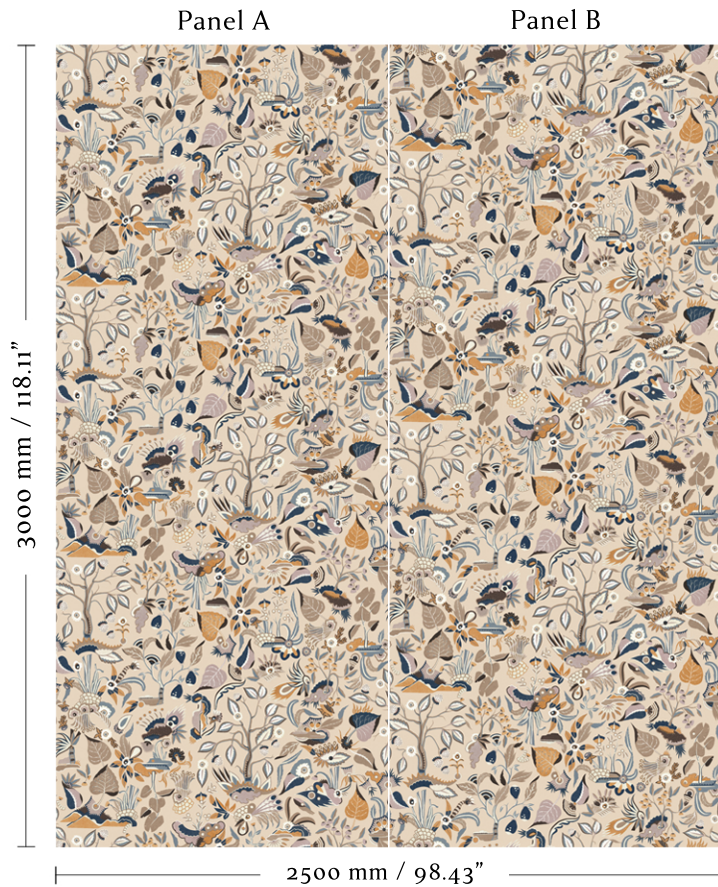

ANNA GLOVER

1803.01NW - Tapis - Jasmine

Nonwoven wallpaper

Mural width: 2500 mm / 98.43"

2 x panels - trimmed width: 1250 mm / 49.21"

Available in set panel heights:

3m - 118.11"

3.25m - 127.95"

Panels are supplied untrimmed with an extra 10 mm / 0.39" overlap to each edge for double cut on installation

Spongeable

Light Fastness - Good

Fire Rating: EN BS 13501-1:2002 Class B, s1, do

FSC Certified C183285