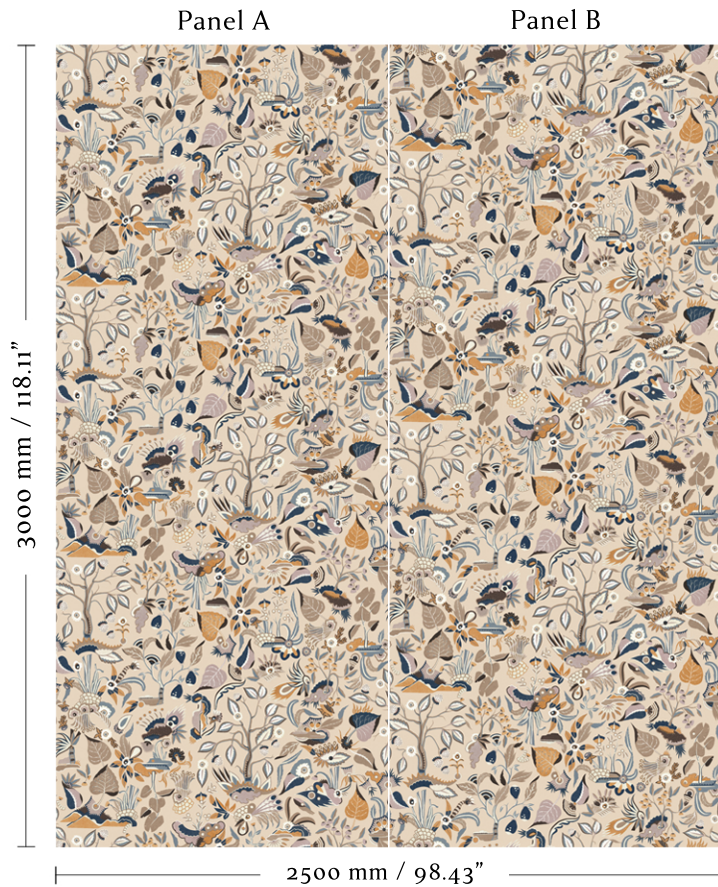

ANNA GLOVER

1803.01 - Tapis - Jasmine

Faux Silk, Textile Wallcovering with Nonwoven Backing

Mural width: 2500 mm / 98.43"

2 x panels - trimmed width: 1250 mm / 49.21"

Available in set panel heights:

2.75m - 108.27",

3m - 118.11"

3.25m - 127.95"

Panels are supplied untrimmed with an extra 10 mm / 0.39" overlap to each edge for trimming on installation.

Spongeable

Light Fastness - Moderate

Fire Rating: Please contact the studio for further information