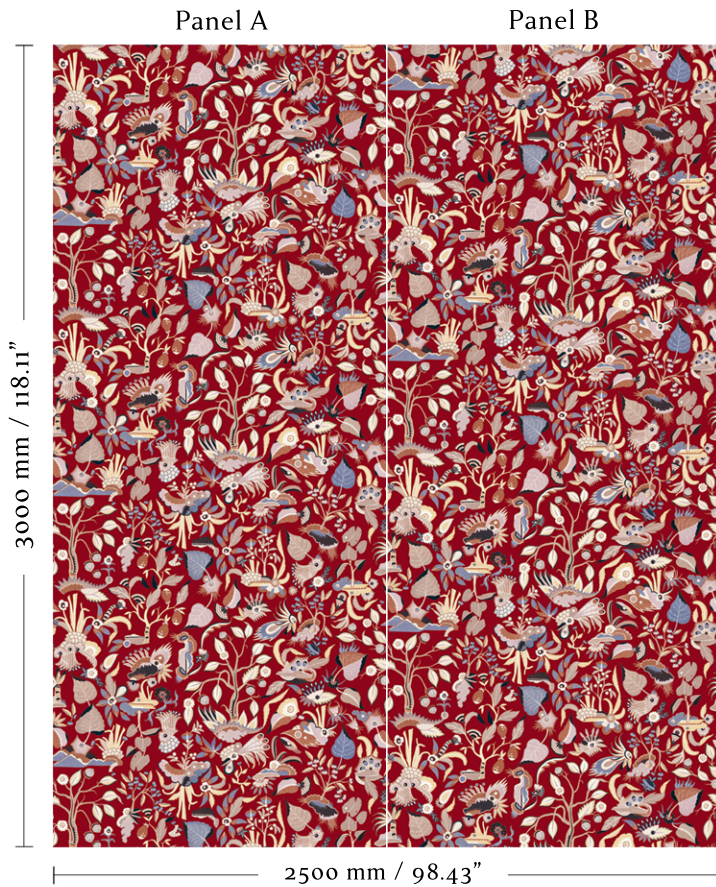

ANNA GLOVER

1803.03NW - Tapis - Red Ochre

Nonwoven wallpaper

Mural width: 2500 mm / 98.43"

2 x panels - trimmed width: 1250 mm / 49.21"

Available in set panel heights:

3m - 118.11"

3.25m - 127.95"

Panels are supplied untrimmed with an extra 10 mm / 0.39" overlap to each edge for double cut on installation

Spongeable

Light Fastness - Good

Fire Rating: EN BS 13501-1:2002 Class B, s1, do

FSC Certified C183285