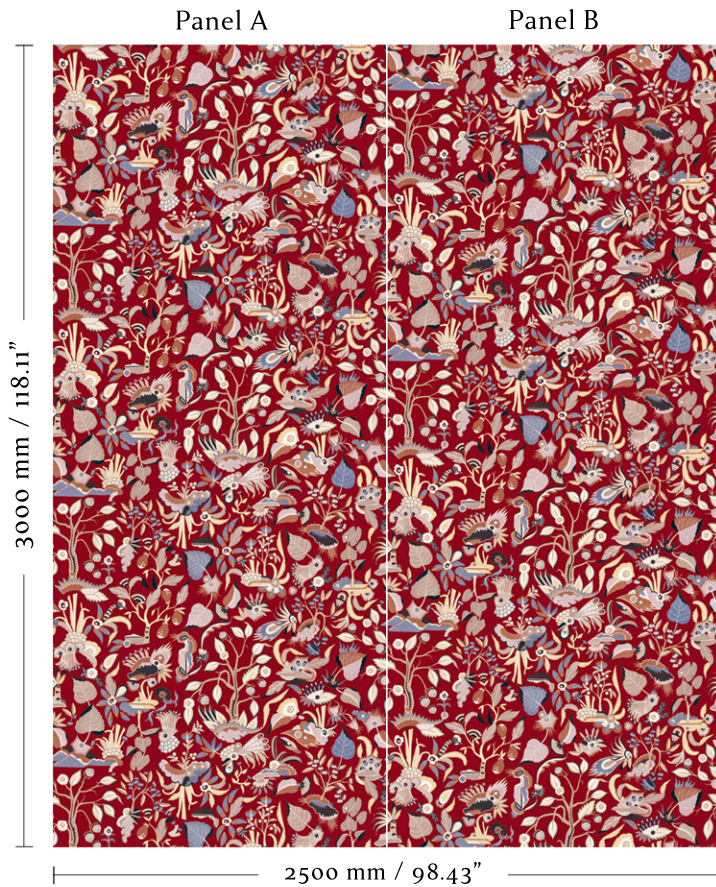

ANNA GLOVER

1803.03 - Tapis - Red Ochre

Faux Silk, Textile Wallcovering with Nonwoven Backing

Mural width: 2500 mm / 98.43"

2 x panels - trimmed width: 1250 mm / 49.21"

Available in set panel heights:

2.75m - 108.27",

3m - 118.11"

3.25m - 127.95"

Panels are supplied untrimmed with an extra 10 mm / 0.39" overlap to each edge for trimming on installation.

Spongeable

Light Fastness - Moderate

Fire Rating: Please contact the studio for further information