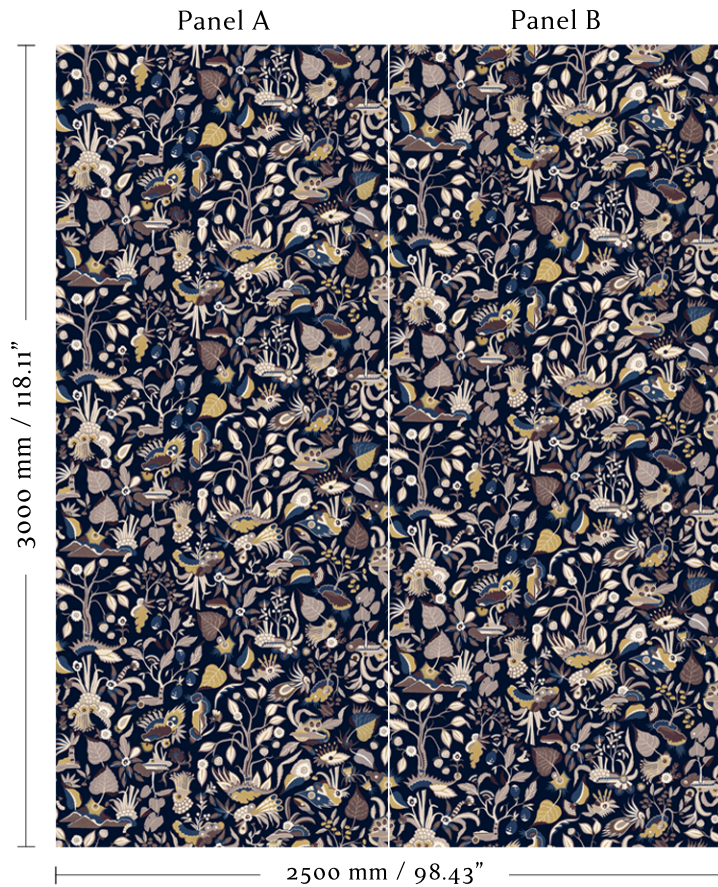

ANNA GLOVER

1803.04NW - Tapis - Prussian

Nonwoven wallpaper

Mural width: 2500 mm / 98.43"

2 x panels - trimmed width: 1250 mm / 49.21"

Available in set panel heights:

3m - 118.11"

3.25m - 127.95"

Panels are supplied untrimmed with an extra 10 mm / 0.39" overlap to each edge for double cut on installation

Spongeable

Light Fastness - Good

Fire Rating: EN BS 13501-1:2002 Class B, s1, do

FSC Certified C183285