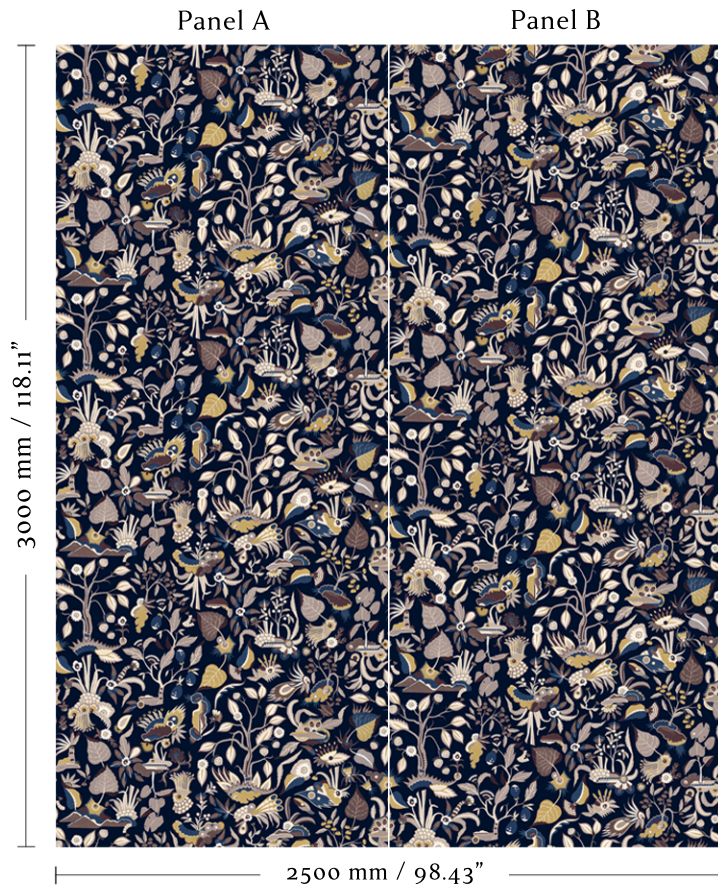

## 1803.04 - Tapis - Prussian

Faux Silk, Textile Wallcovering with Nonwoven Backing

Mural width: 2500 mm / 98.43"

2 x panels - trimmed width: 1250 mm / 49.21"

Available in set panel heights:

2.75m - 108.27",

3m - 118.11"

3.25m - 127.95"

Panels are supplied untrimmed with an extra 10 mm / 0.39" overlap to each edge for trimming on installation.

Spongeable

Light Fastness - Moderate

Fire Rating: Please contact the studio for further information