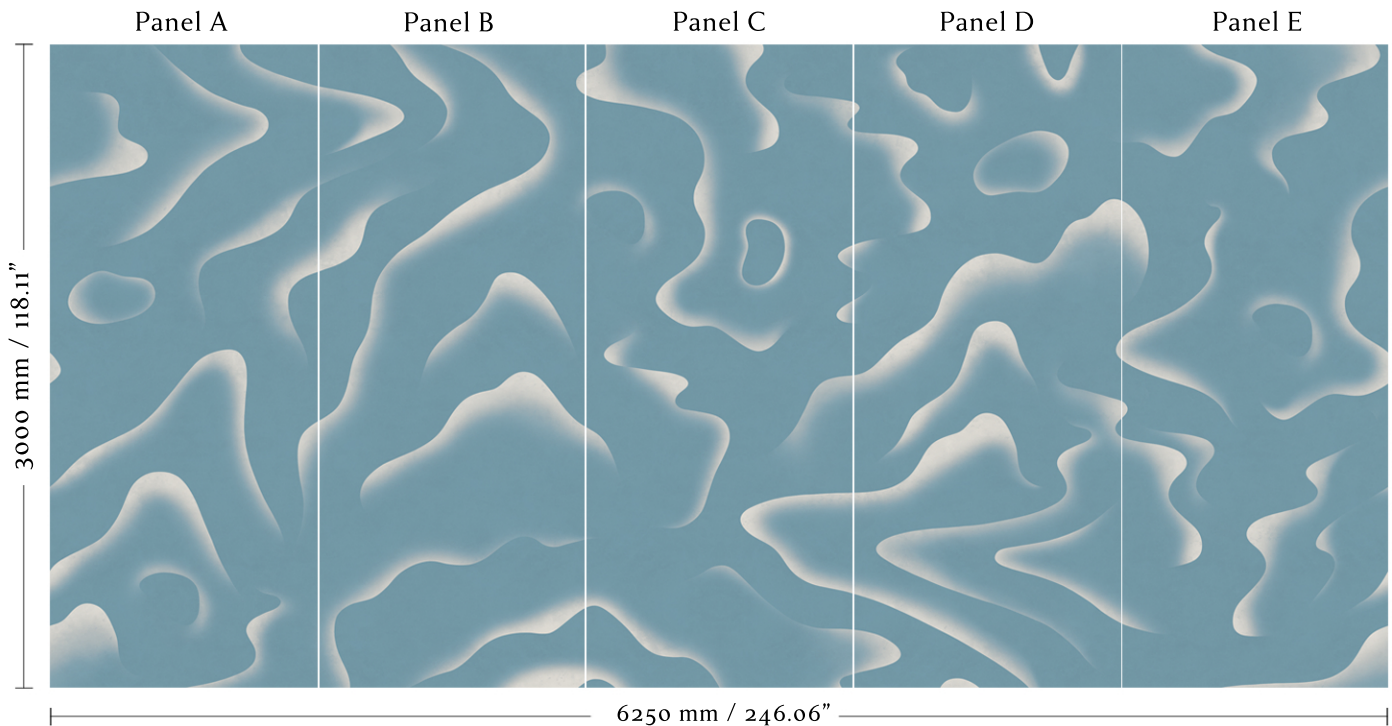

ANNA GLOVER

2002.02NW - Petrichor - Cerulean

Nonwoven wallpaper

Mural width: 6250 mm / 246.06"

5 x panels - trimmed width: 1250 mm / 49.21"

Available in set panel heights:

3m - 118.11"

3.25m - 127.95"

Panels are supplied untrimmed with an extra 10 mm / 0.39" overlap to each edge for double cut on installation

Spongeable

Light Fastness - Good

Fire Rating: EN BS 13501-1:2002 Class B, s1, do

FSC Certified C183285