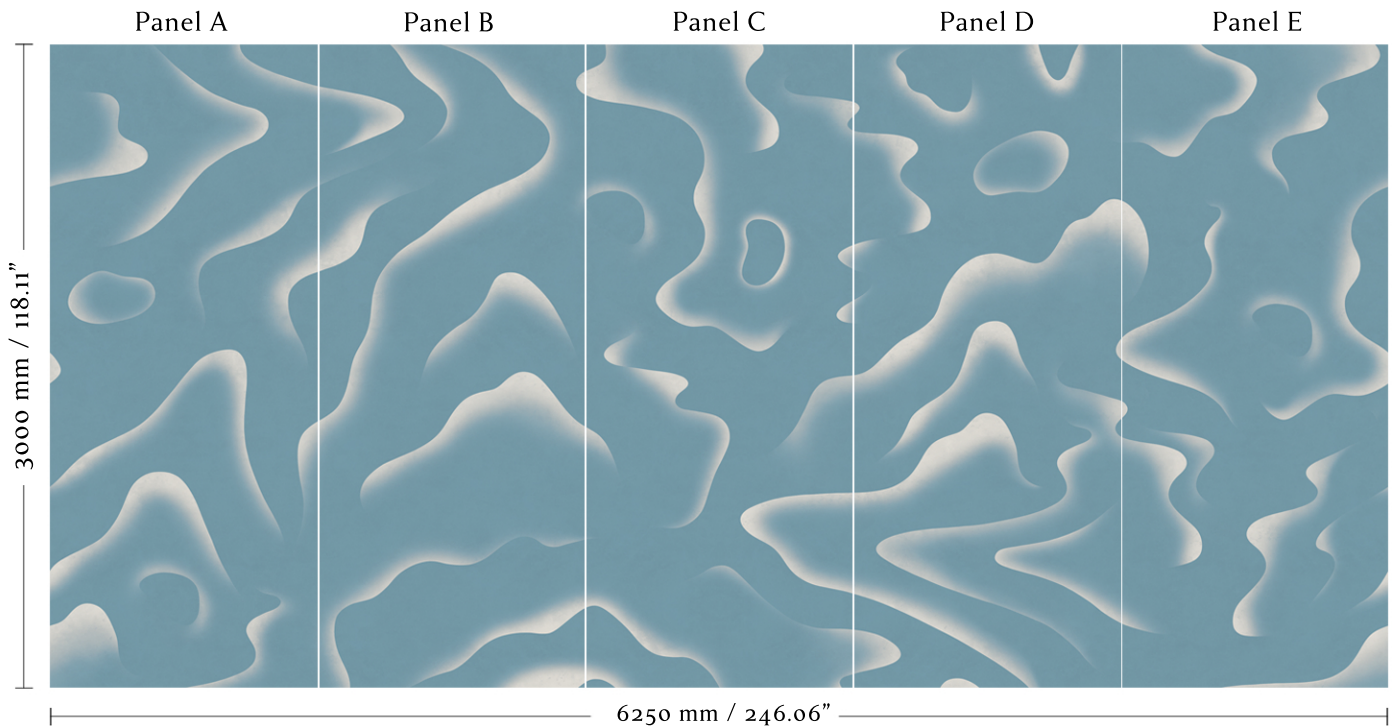

ANNA GLOVER

2002.02 - Petrichor - Cerulean

Faux Silk, Textile Wallcovering with Nonwoven Backing

Mural width: 6250 mm / 246.06"

5 x panels - trimmed width: 1250 mm / 49.21"

Available in set panel heights:

2.75m - 108.27",

3m - 118.11"

3.25m - 127.95"

Panels are supplied untrimmed with an extra 10 mm / 0.39" overlap to each edge for trimming on installation.

Spongeable

Light Fastness - Moderate

Fire Rating: Please contact the studio for further information