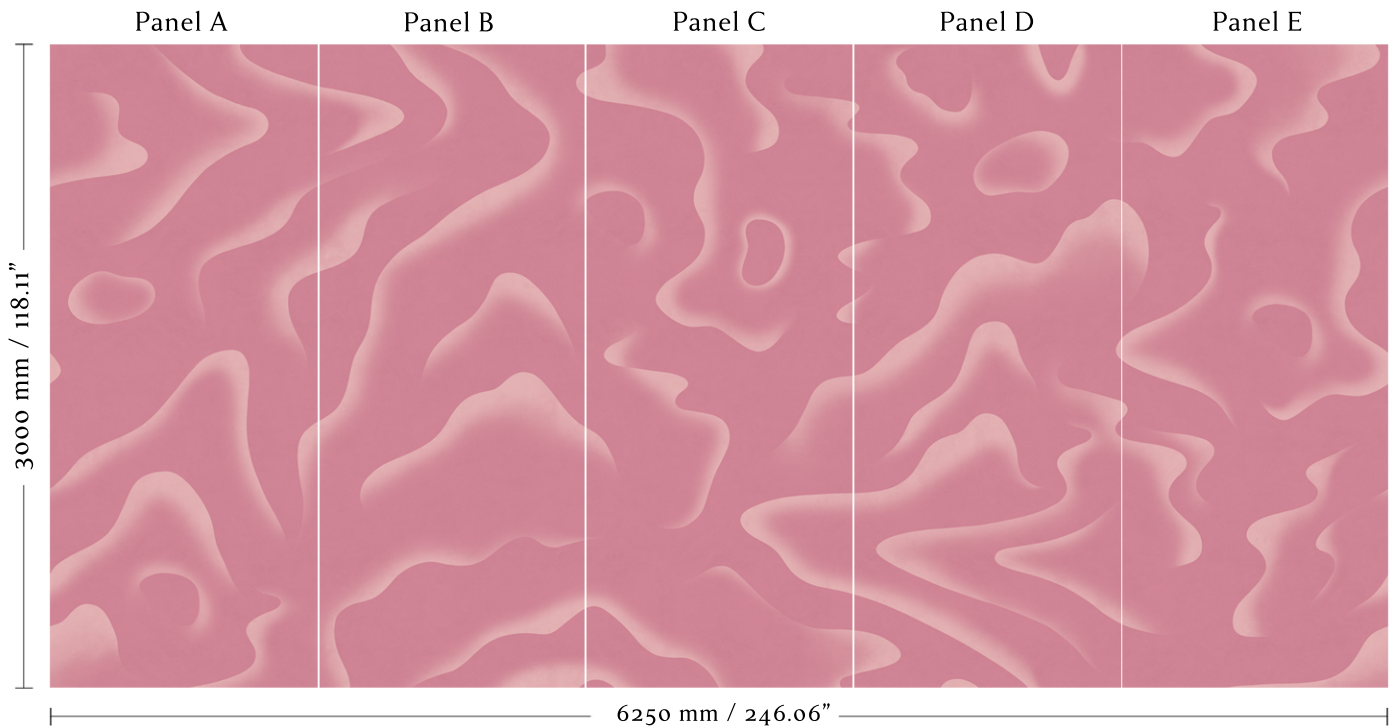

ANNA GLOVER

2002.03NW - Petrichor - Peppercorn Pink

Nonwoven wallpaper

Mural width: 6250 mm / 246.06"

5 x panels - trimmed width: 1250 mm / 49.21"

Available in set panel heights:

3m - 118.11"

3.25m - 127.95"

Panels are supplied untrimmed with an extra 10 mm / 0.39" overlap to each edge for double cut on installation

Spongeable

Light Fastness - Good

Fire Rating: EN BS 13501-1:2002 Class B, s1, do

FSC Certified C183285