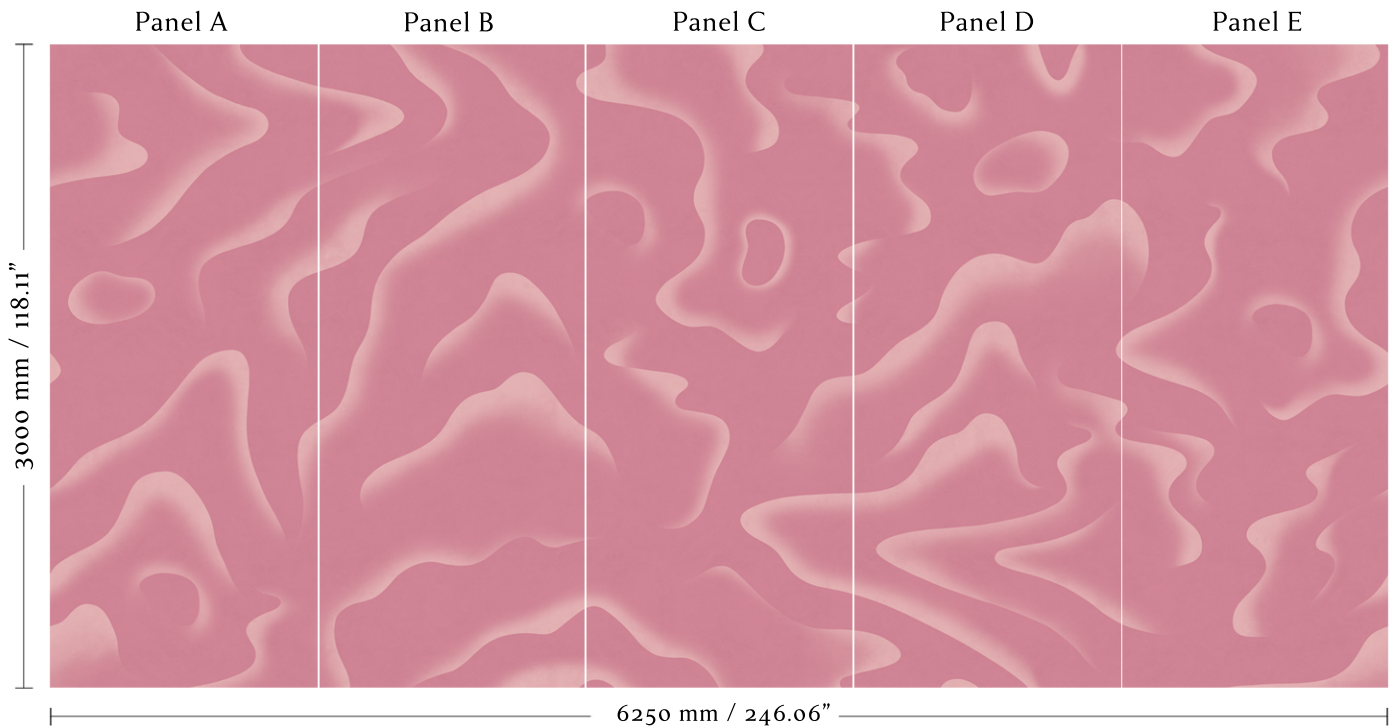

ANNA GLOVER

2002.03 - Petrichor - Peppercorn Pink

Faux Silk, Textile Wallcovering with Nonwoven Backing

Mural width: 6250 mm / 246.06"

5 x panels - trimmed width: 1250 mm / 49.21"

Available in set panel heights:

2.75m - 108.27",

3m - 118.11"

3.25m - 127.95"

Panels are supplied untrimmed with an extra 10 mm / 0.39" overlap to each edge for trimming on installation.

Spongeable

Light Fastness - Moderate

Fire Rating: Please contact the studio for further information