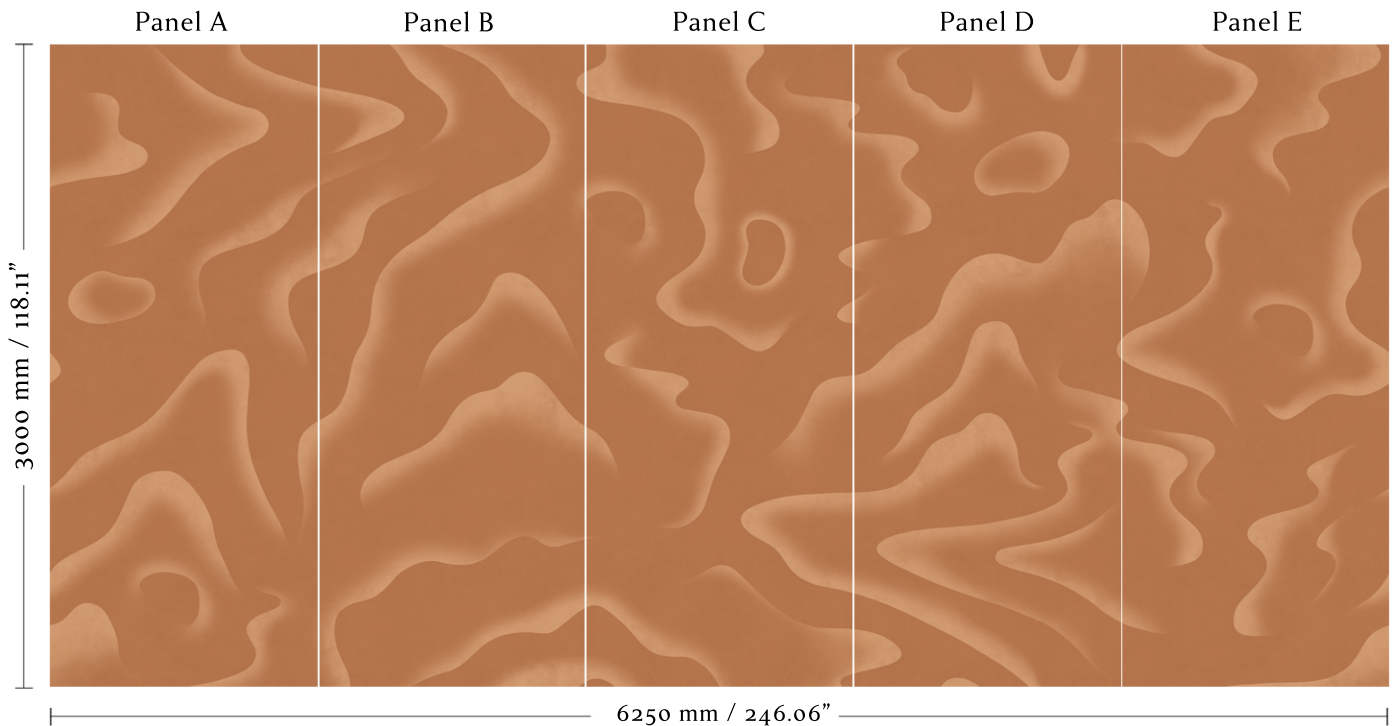

## 2002.04NW - Petrichor - Sienna

Nonwoven wallpaper

Mural width: 6250 mm / 246.06"

5 x panels - trimmed width: 1250 mm / 49.21"

Available in set panel heights:

3m - 118.11"

3.25m - 127.95"

Panels are supplied untrimmed with an extra 10 mm / 0.39" overlap to each edge for double cut on installation