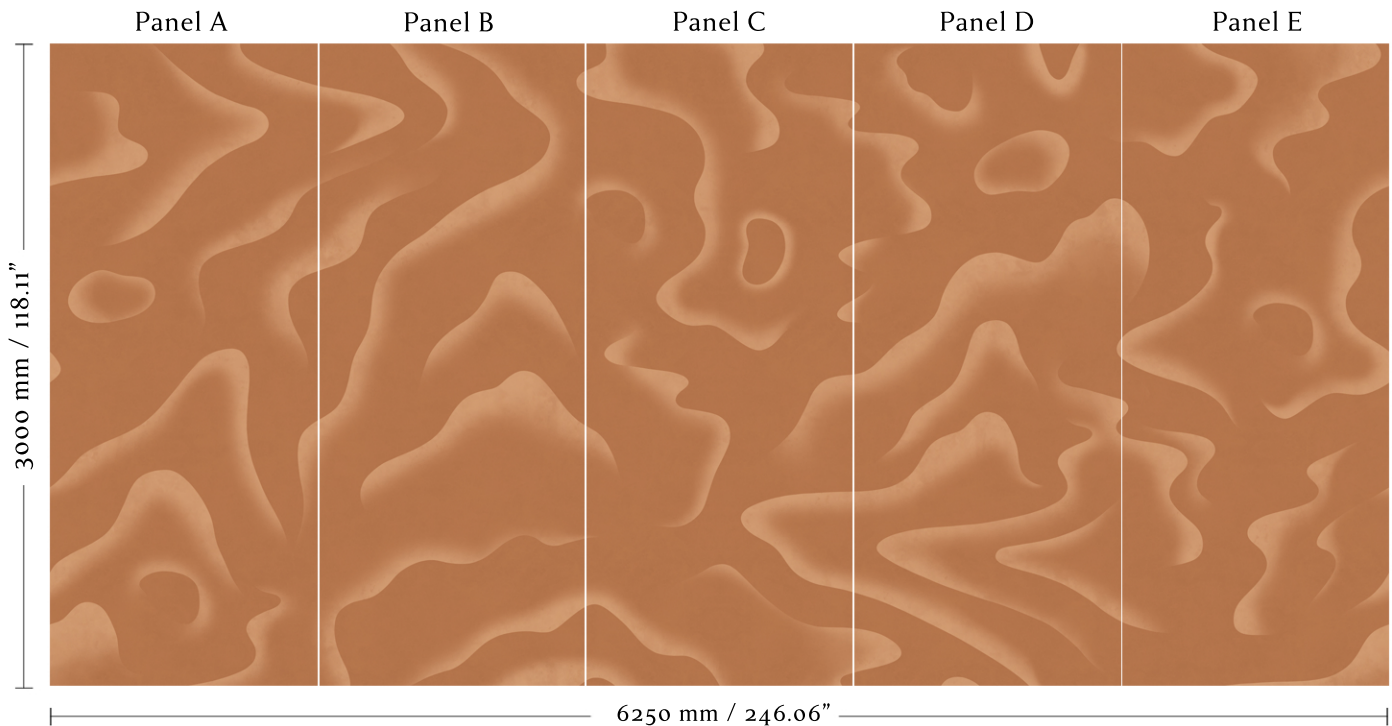

## **2002.04 - Petrichor - Sienna**

Faux Silk, Textile Wallcovering with Nonwoven Backing

Mural width: 6250 mm / 246.06"

5 x panels - trimmed width: 1250 mm / 49.21"

Available in set panel heights:

2.75m - 108.27",

3m - 118.11"

3.25m - 127.95"

Panels are supplied untrimmed with an extra 10 mm / 0.39" overlap to each edge for trimming on installation.

Spongeable

Light Fastness - Moderate

Fire Rating: Please contact the studio for further information