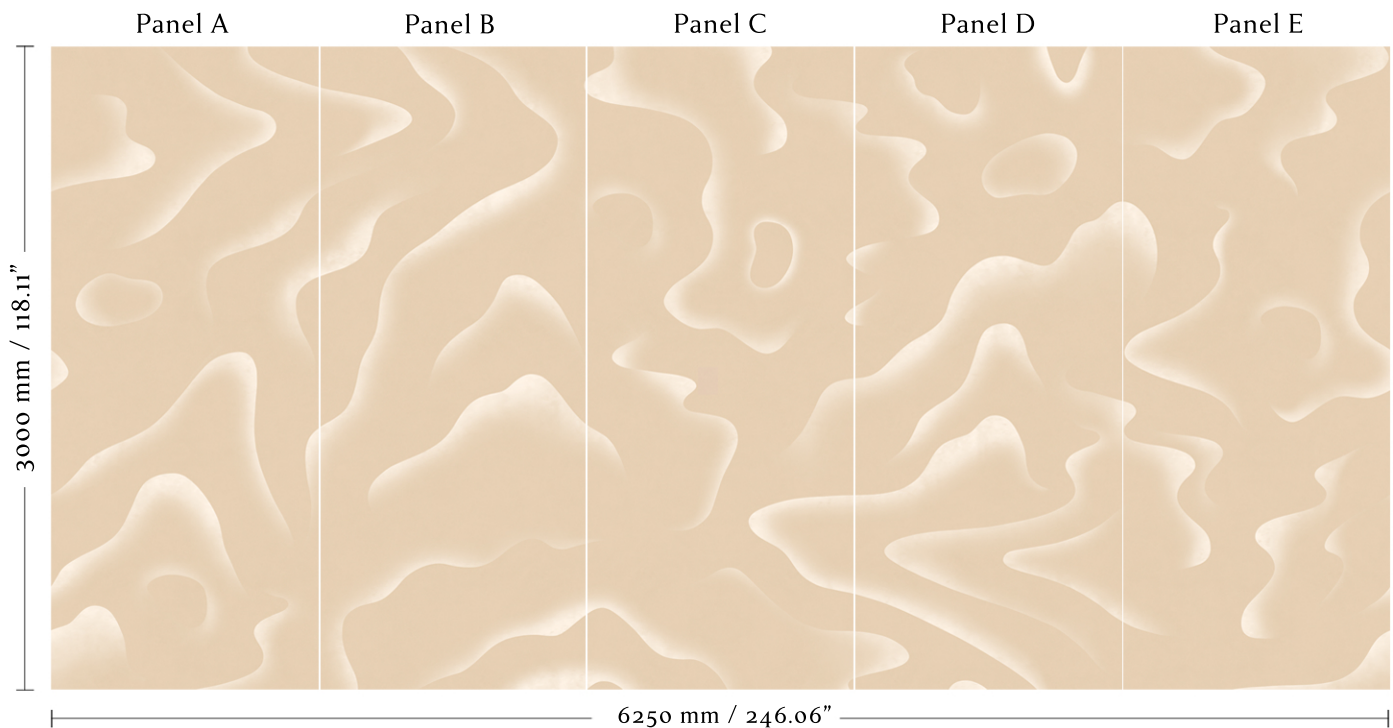

ANNA GLOVER

2002.05NW - Petrichor - Rice

Nonwoven wallpaper

Mural width: 6250 mm / 246.06"

5 x panels - trimmed width: 1250 mm / 49.21"

Available in set panel heights:

3m - 118.11"

3.25m - 127.95"

Panels are supplied untrimmed with an extra 10 mm / 0.39" overlap to each edge for double cut on installation

Spongeable

Light Fastness - Good

Fire Rating: EN BS 13501-1:2002 Class B, s1, do

FSC Certified C183285