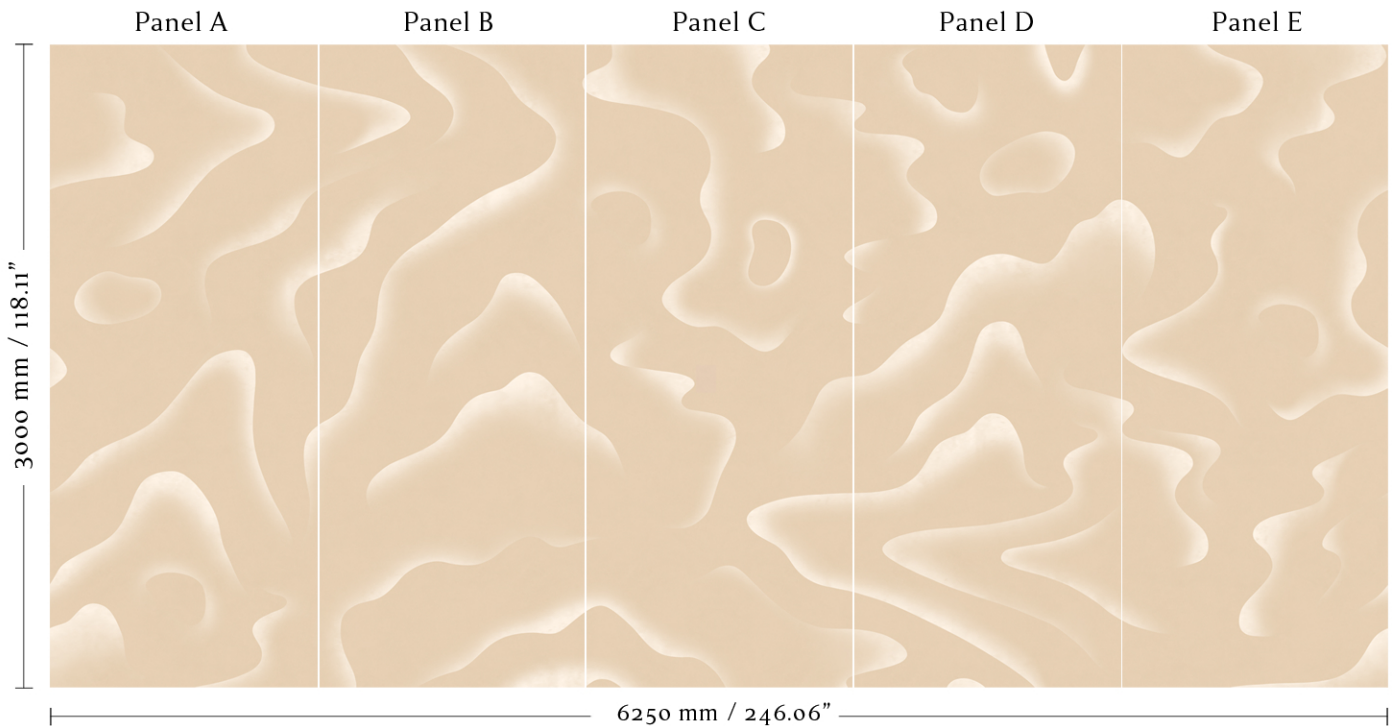

## 2002.05 - Petrichor - Rice

Faux Silk, Textile Wallcovering with Nonwoven Backing

Mural width: 6250 mm / 246.06"

5 x panels - trimmed width: 1250 mm / 49.21"

Available in set panel heights:

2.75m - 108.27",

3m - 118.11"

3.25m - 127.95"

Panels are supplied untrimmed with an extra 10 mm / 0.39" overlap to each edge for trimming on installation.

Spongeable

Light Fastness - Moderate

Fire Rating: Please contact the studio for further information