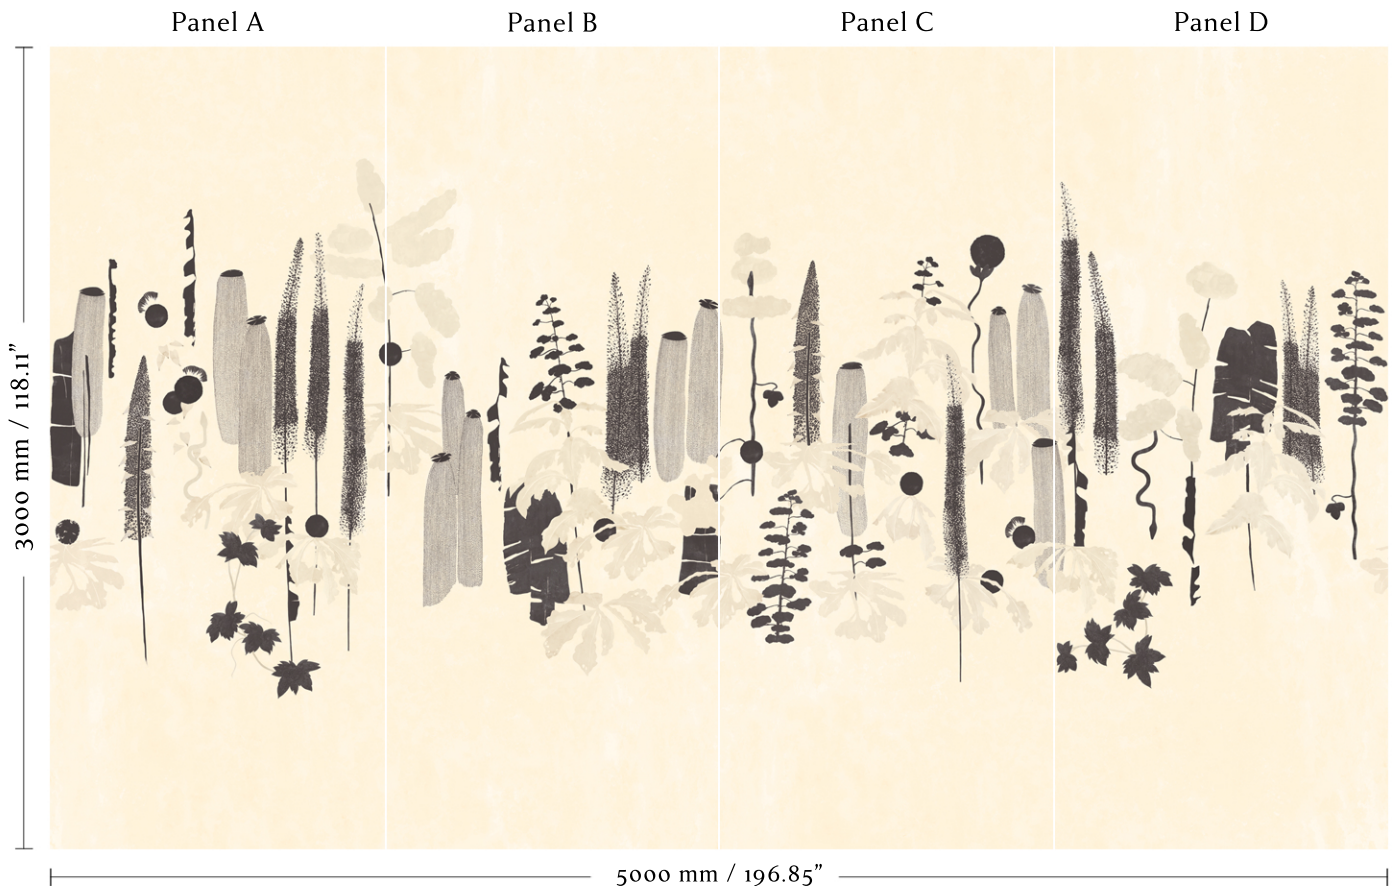

## 2003.01NW - Ceres - Parchment

Nonwoven wallpaper

Mural width: 5000 mm / 196.85"

4 x panels - trimmed width: 1250 mm / 49.21"

Available in set panel heights:

3m - 118.11"

3.25m - 127.95"

Panels are supplied untrimmed with an extra 10 mm / 0.39" overlap to each edge for double cut on installation