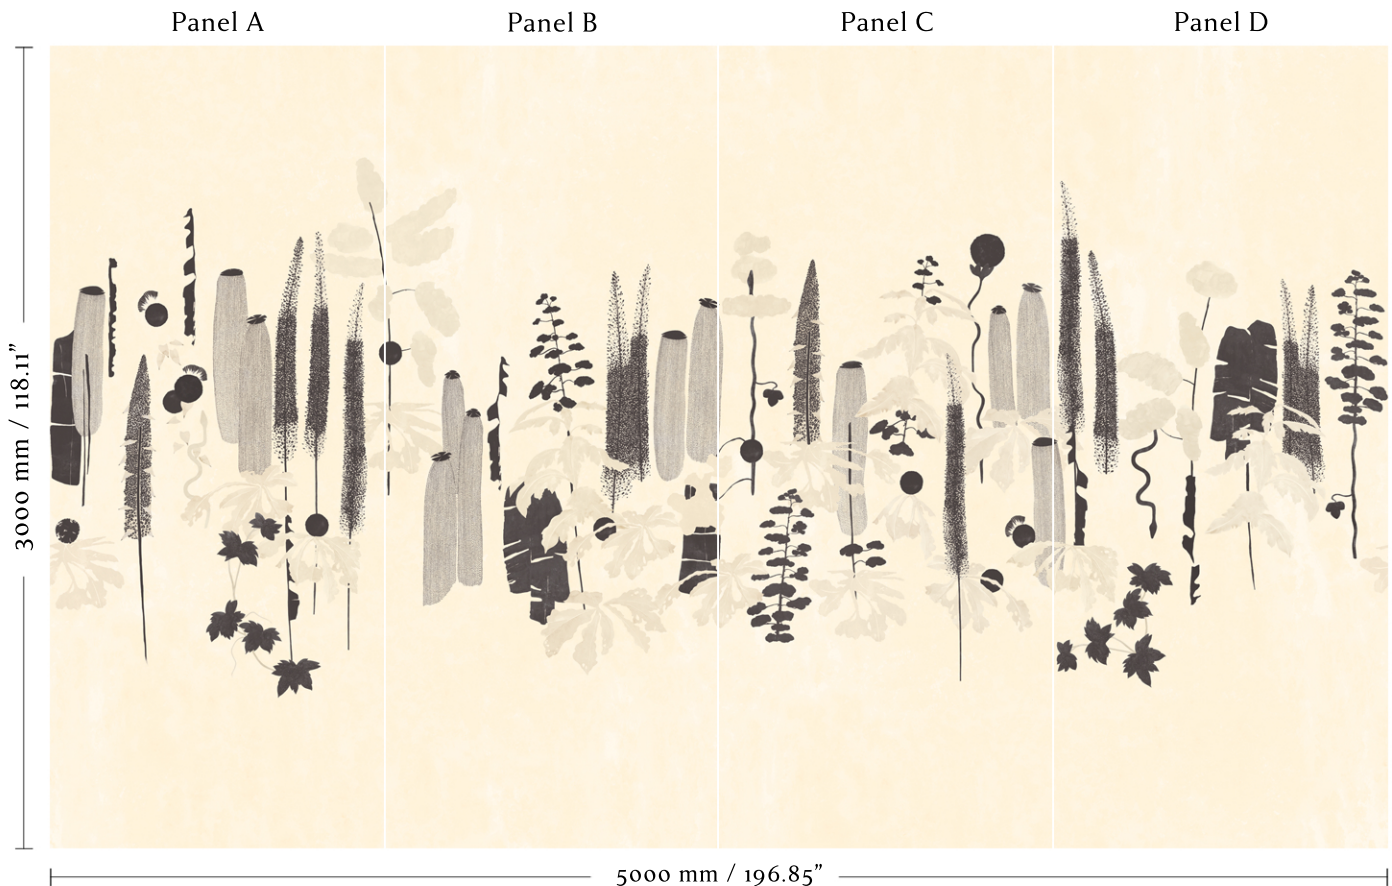

ANNA GLOVER

2003.01 - Ceres - Parchment

Faux Silk, Textile Wallcovering with Nonwoven Backing

Mural width: 5000 mm / 196.85"

4 x panels - trimmed width: 1250 mm / 49.21"

Available in set panel heights:

2.75m - 108.27",

3m - 118.11"

3.25m - 127.95"

Panels are supplied untrimmed with an extra 10 mm / 0.39" overlap to each edge for trimming on installation.

Spongeable

Light Fastness - Moderate

Fire Rating: Please contact the studio for further information